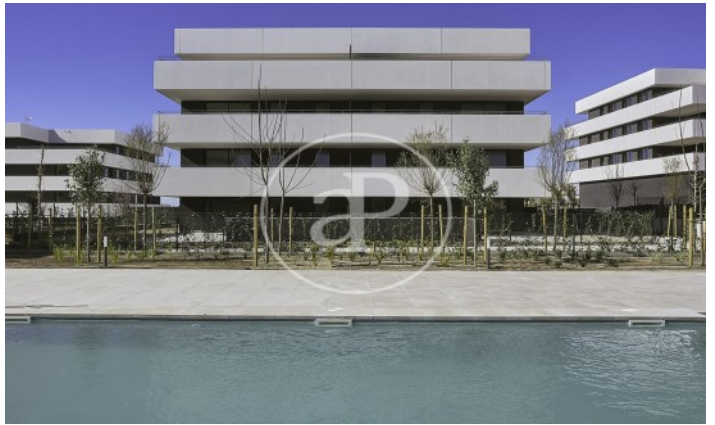

(Centro)

Ref: ONB2311005

The information about any property is not binding to any offer or contract. Any verbal or written declaration made by aProperties with regards to the value or condition of the property should not be considered accurate or factual. The pictures make reference to some parts of the property at the times that they were taken. The areas, dimensions and distances that are given are approximate and should be checked by the client. The images are computer generated and are just an approximate indication of the real appearance of the property; these may change at any time. The information with regards to the property may also change at any time.

Contact us today for more information or to arrange a viewing

Tel: 93 528 89 08

apropertiesbarcelona@aproperties.es

<https://www.aproperties.es>