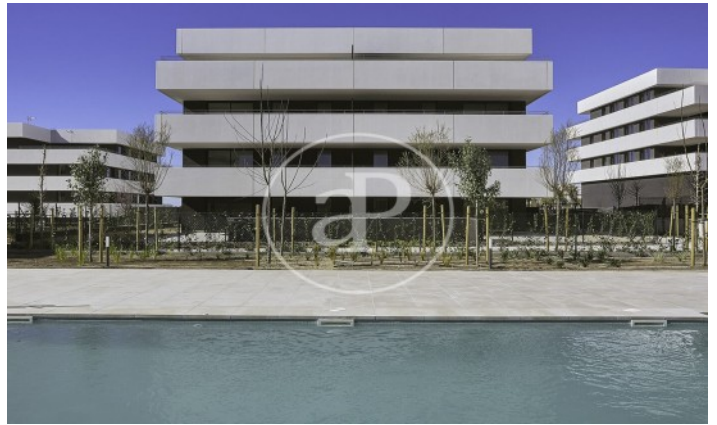

(Centro)

Ref: ONB2311005

The information about any property is not binding to any offer or contract. Any verbal or written declaration made by aProperties with regards to the value or condition of the property should not be considered accurate or factual. The pictures make reference to some parts of the property at the times that they were taken. The areas, dimensions and distances that are given are approximate and should be checked by the client. The images are computer generated and are just an approximate indication of the real appearance of the property; these may change at any time. The information with regards to the property may also change at any time.

Contact us today for more information or to arrange a viewing

Tel: 93 528 89 08

apropertiesbarcelona@aproperties.es

<https://www.aproperties.es>