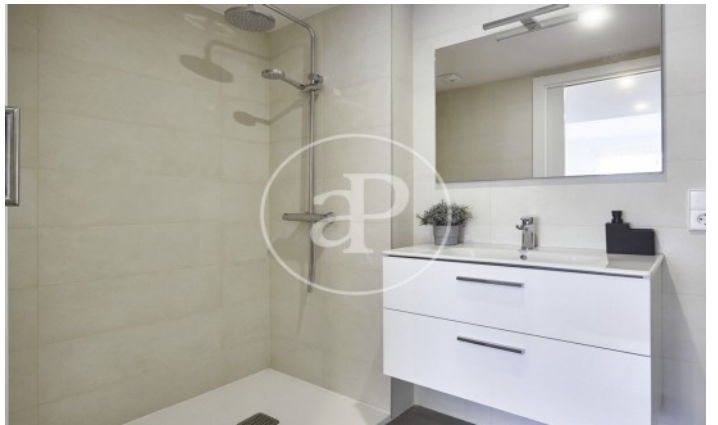

(Centro)

Ref: ONB2311005