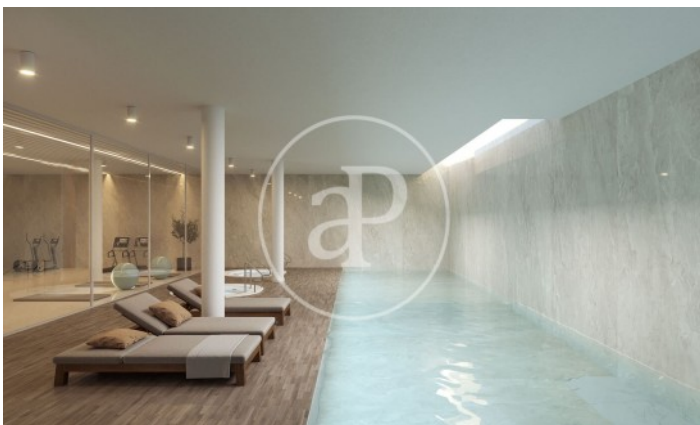

(Altea)

Ref: ONV2405003