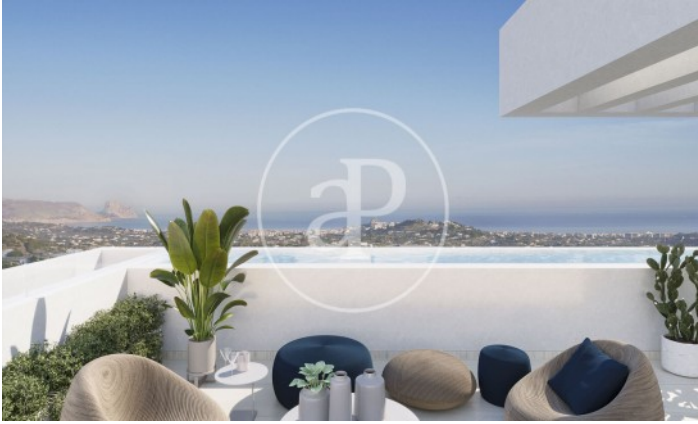

(Altea)

Ref: ONV2405003

The information about any property is not binding to any offer or contract. Any verbal or written declaration made by aProperties with regards to the value or condition of the property should not be considered accurate or factual. The pictures make reference to some parts of the property at the times that they were taken. The areas, dimensions and distances that are given are approximate and should be checked by the client. The images are computer generated and are just an approximate indication of the real appearance of the property; these may change at any time. The information with regards to the property may also change at any time.

Contact us today for more information or to arrange a viewing

Tel: 96 128 59 65

apropertiesvalencia@aproperties.es

<https://www.aproperties.es>