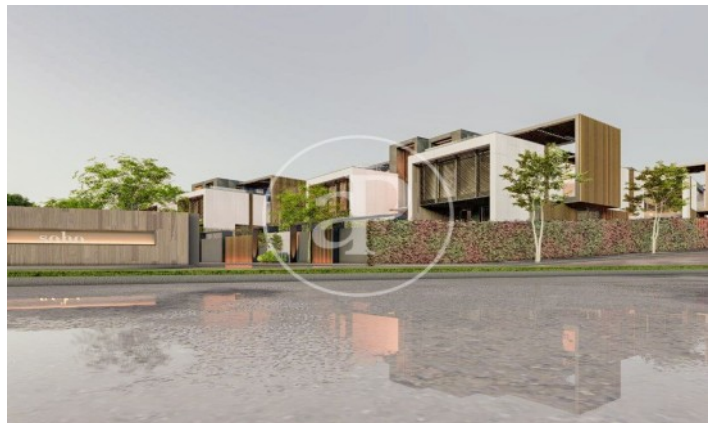

(Valdemarín)

Ref: ONM2403003

The information about any property is not binding to any offer or contract. Any verbal or written declaration made by aProperties with regards to the value or condition of the property should not be considered accurate or factual. The pictures make reference to some parts of the property at the times that they were taken. The areas, dimensions and distances that are given are approximate and should be checked by the client. The images are computer generated and are just an approximate indication of the real appearance of the property; these may change at any time. The information with regards to the property may also change at any time.

Contact us today for more information or to arrange a viewing

Tel: 91 800 54 65

apropertiesmadrid@aproperties.es

<https://www.aproperties.es>