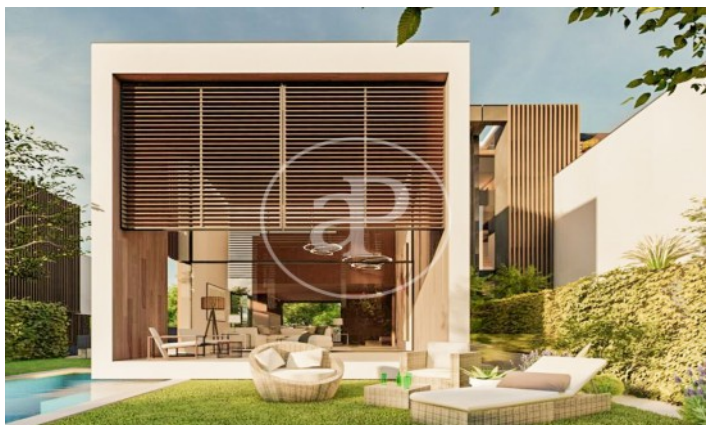

(Valdemarín)

Ref: ONM2403003