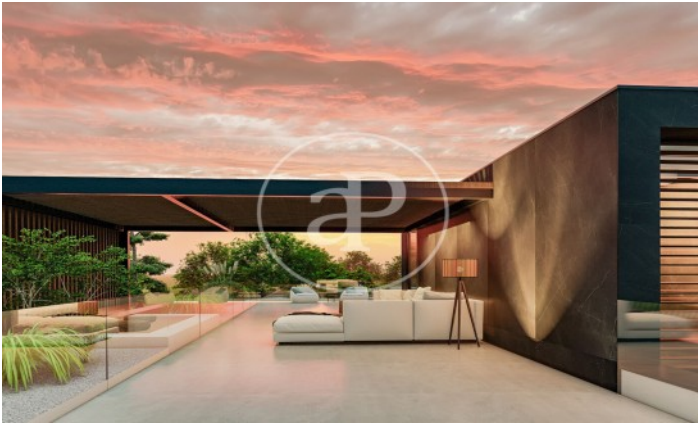

(Valdemarín)

Ref: ONM2403003

The information about any property is not binding to any offer or contract. Any verbal or written declaration made by aProperties with regards to the value or condition of the property should not be considered accurate or factual. The pictures make reference to some parts of the property at the times that they were taken. The areas, dimensions and distances that are given are approximate and should be checked by the client. The images are computer generated and are just an approximate indication of the real appearance of the property; these may change at any time. The information with regards to the property may also change at any time.

Contact us today for more information or to arrange a viewing

Tel: 91 800 54 65

apropertiesmadrid@aproperties.es

<https://www.aproperties.es>