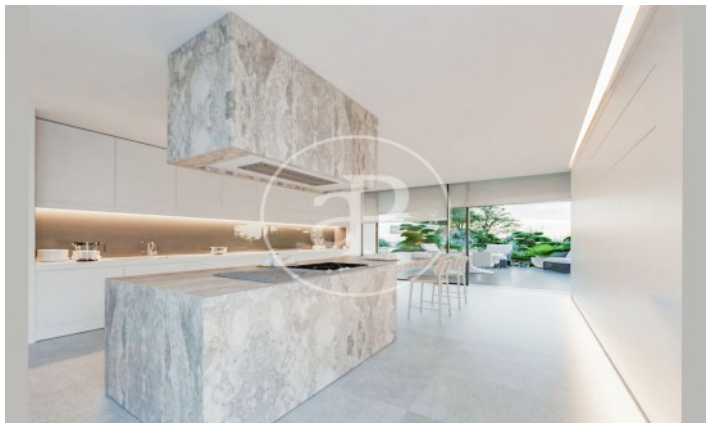

(Valdemarín)

Ref: ONM2309003