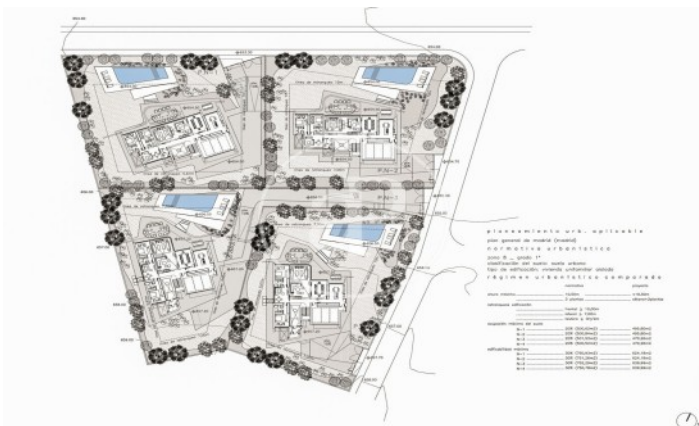

(Valdemarín)

Ref: ONM2309003

The information about any property is not binding to any offer or contract. Any verbal or written declaration made by aProperties with regards to the value or condition of the property should not be considered accurate or factual. The pictures make reference to some parts of the property at the times that they were taken. The areas, dimensions and distances that are given are approximate and should be checked by the client. The images are computer generated and are just an approximate indication of the real appearance of the property; these may change at any time. The information with regards to the property may also change at any time.

Contact us today for more information or to arrange a viewing

Tel: 91 800 54 65

apropertiesmadrid@aproperties.es

<https://www.aproperties.es>