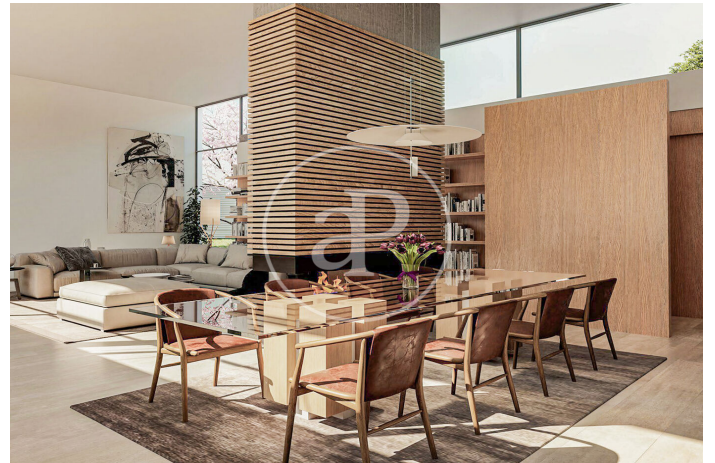

(Valdemarín)

Ref: ONM2403002