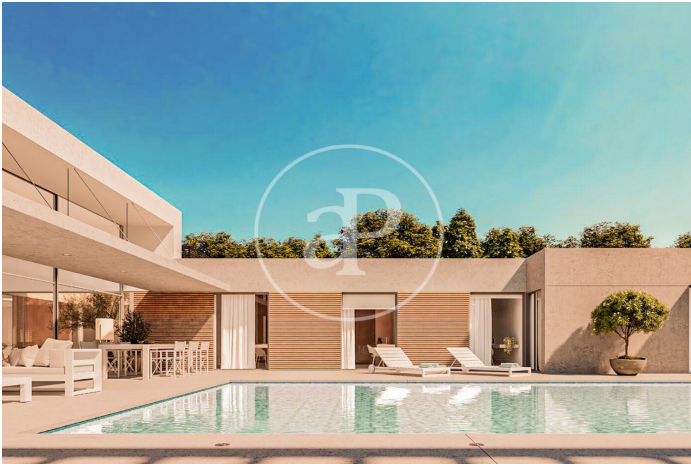

(Valdemarín)

Ref: ONM2403002