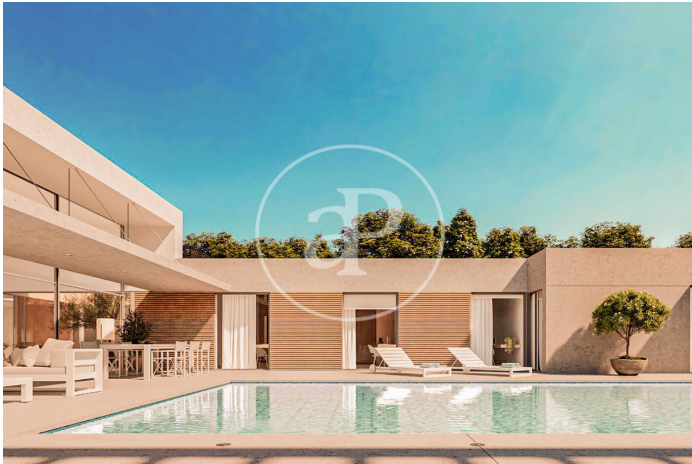

(Valdemarín)

Ref: ONM2403002