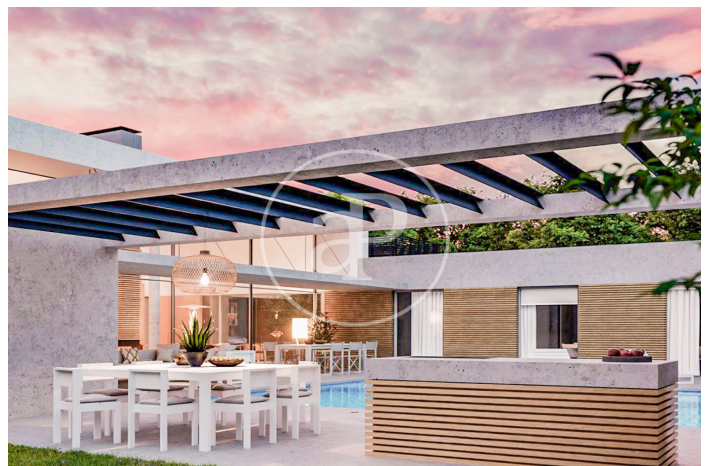

(Valdemarín)

Ref: ONM2403002