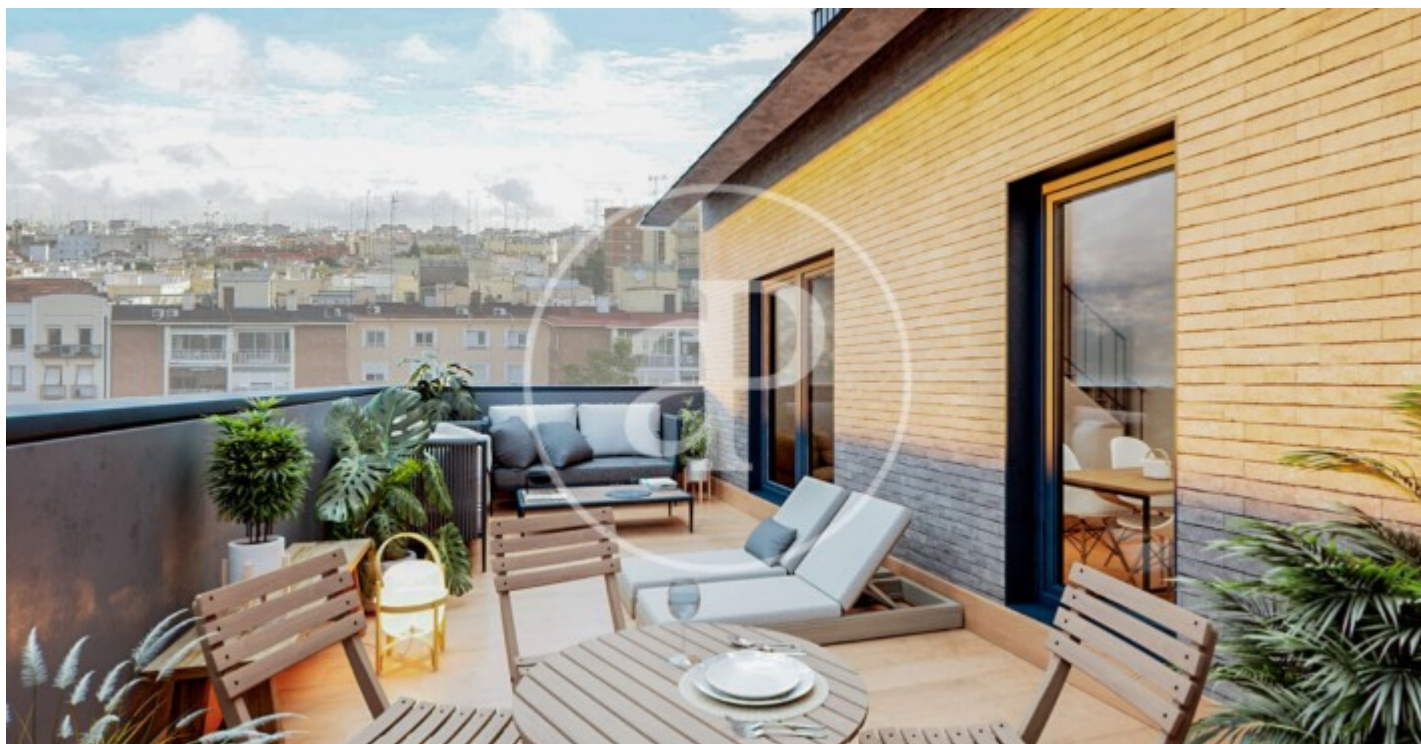

(Timón)

Ref: ONM2304003

New building for sale in calle Saturno (Madrid).

NEW APARTMENT IN DEVELOPMENT IN CALLE SATURNO. Discover this project in the Barajas neighborhood. Its strategic location places it in one of the nerve centers of the city thanks to the exceptional communications network that surrounds it. In less than 10 minutes by car it is surrounded by important enclaves such as the Adolfo Suárez Airport (T4), IFEMA fairgrounds, Isabel Zenda Hospital or Juan Carlos I Park. The building will consist of 12 homes distributed in 1, 2 and 3 bedrooms, including 3 fantastic penthouses, and 1 fantastic first floor with garden. In addition, all the high-rise apartments have built-in terraces. The plot has wide facades, flat roofs on terraces with thermal and acoustic insulation, aluminum or PVC exterior carpentry with thermal bridge break and blinds with interior insulation. It also has an armored entrance door, modular built-in closets with hinged or sliding doors, wood flooring throughout the house and porcelain tile in kitchen and bathrooms. In addition, the development has lacquered interior doors, fitted closets, solar panels for domestic hot water production or aerothermal if preferred, heating by radiators with digital programmable thermostat, pre-installation of air conditioning per house, parking and storage room.

Barajas / Timón

Unit 3 A

Completion Q3 2024

FEATURES

Surface 85 m² / 22 m² terrace

2 Rooms

2 Toilets

- ✓ Views
- ✓ Heating
- ✓ Boxroom
- ✓ AACC
- ✓ Terrace
- ✓ Lift
- ✓ Security
- ✓ Has parking