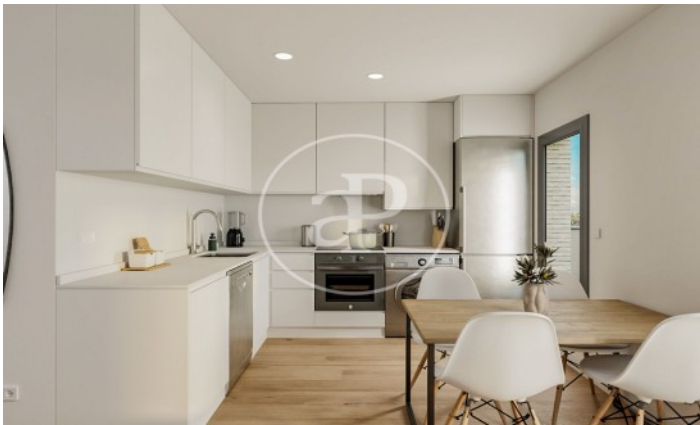

(Timón)

Ref: ONM2304003