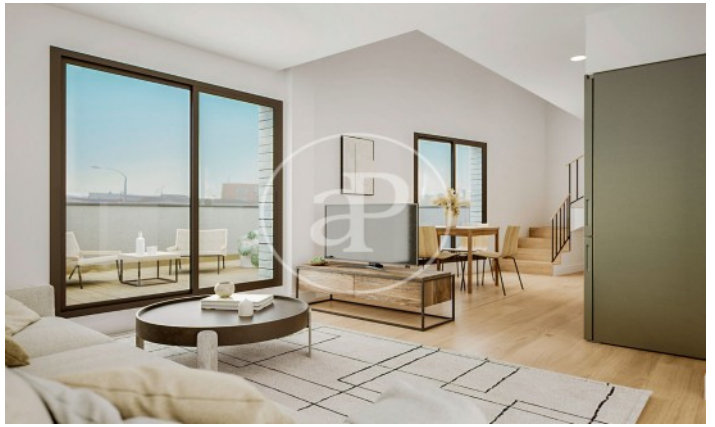

(Timón)

Ref: ONM2304003