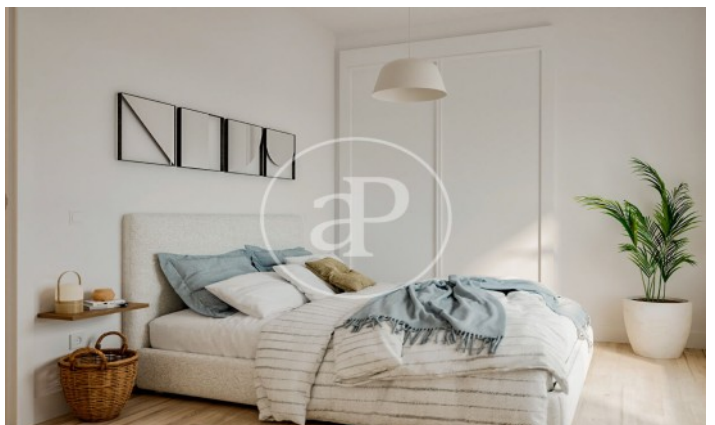

(Timón)

Ref: ONM2304003