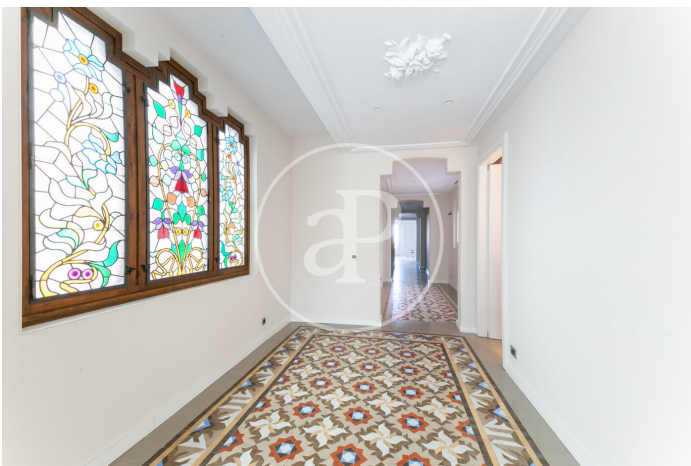

(El Gòtic)

Ref: ONB2407006