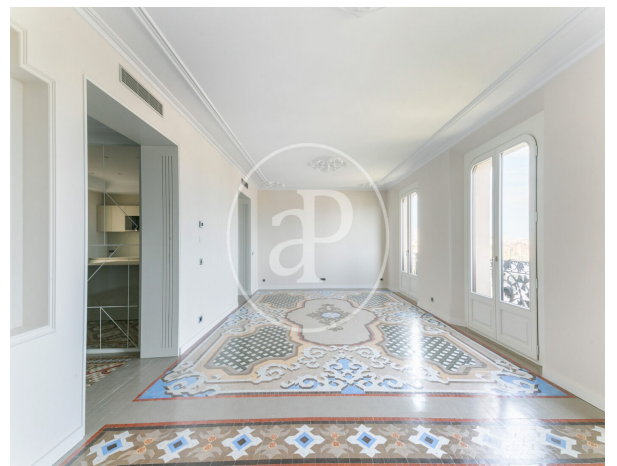

(El Gòtic)

Ref: ONB2407006