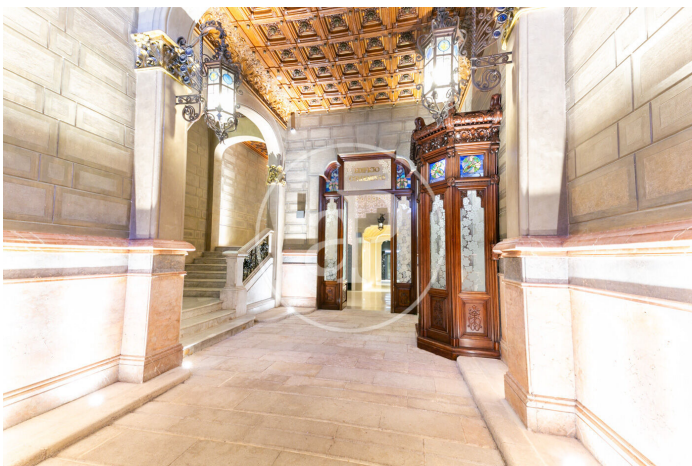

(El Gòtic)

Ref: ONB2407006

The information about any property is not binding to any offer or contract. Any verbal or written declaration made by aProperties with regards to the value or condition of the property should not be considered accurate or factual. The pictures make reference to some parts of the property at the times that they were taken. The areas, dimensions and distances that are given are approximate and should be checked by the client. The images are computer generated and are just an approximate indication of the real appearance of the property; these may change at any time. The information with regards to the property may also change at any time.

Contact us today for more information or to arrange a viewing

Tel: 93 528 89 08 apropertiesbarcelona@aproperties.es <https://www.aproperties.es>