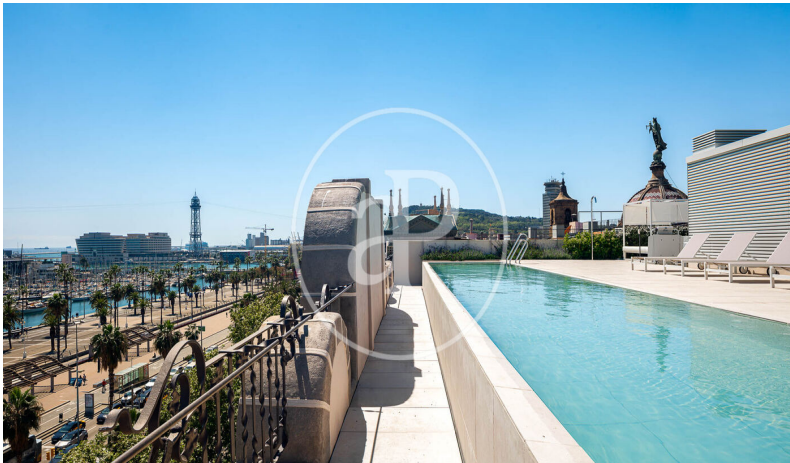

(El Gòtic)

Ref: ONB2407006