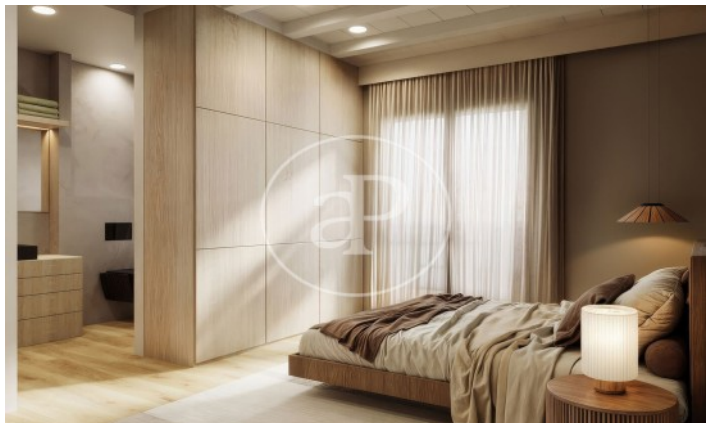

(Camp d'en Grassot - Gràcia nova)

Ref: ONB2409004