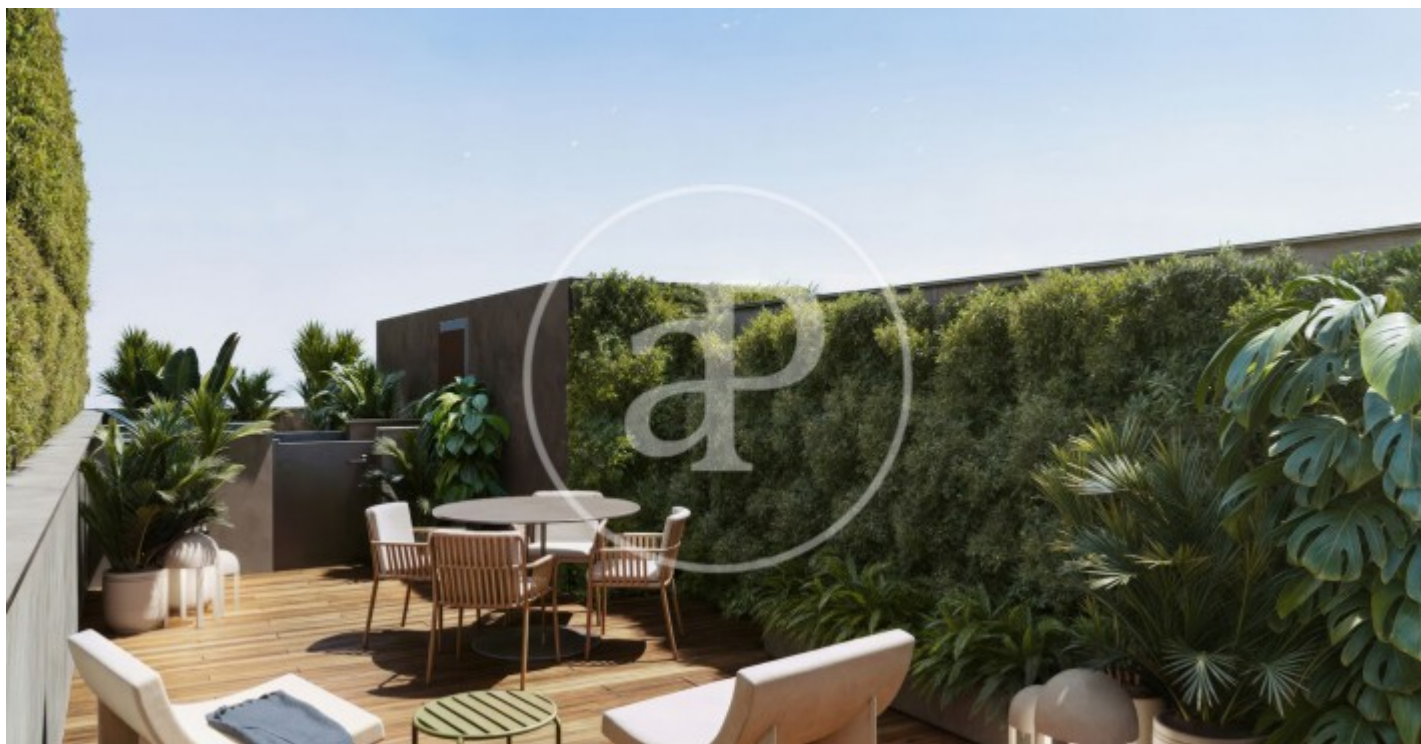

## *New-Build Apartments with Terrace in Gràcia Nova*

Welcome to Pau Alsina, a new-build project in the Camp d'en Grassot and Gràcia Nova neighborhood. A regal building consisting of 7 homes that reflect the essence of Barcelona's modernist architecture. Each home has a private terrace, offering access to an outdoor space and refuge in the city center. This charming neighborhood is known for its cozy atmosphere, lively plazas, and its architectural heritage, providing an unparalleled lifestyle in the heart of the city. Gràcia is one of Barcelona's most distinctive and charming districts. Located to the north of the center, it is famous for its picturesque narrow streets and rich cultural and artistic traditions, with notable events like the Festes de Gràcia. The streets are full of small boutiques, craft shops, independent bookstores, and art galleries. The plazas, such as Plaça del Sol, Plaça de la Vila de Gràcia, and Plaça de la Revolució, are the social heart of the neighborhood. Located a few blocks from the tree-lined Passeig de Sant Joan, Parc de les Aigües, and the iconic Sagrada Família Church, Pau Alsina 4BIS enjoys a prime location for living and [...]