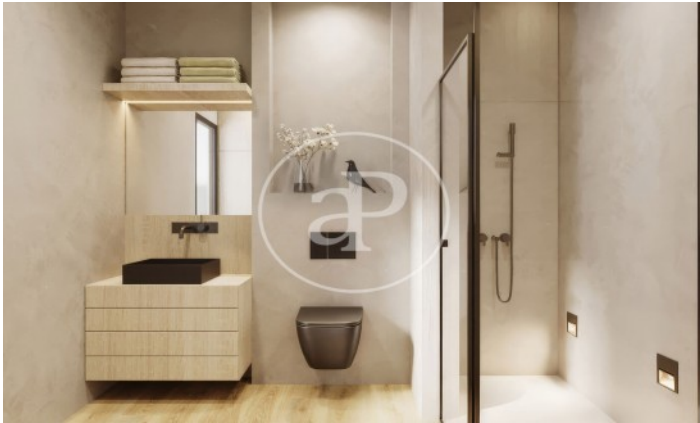

(Camp d'en Grassot - Gràcia nova)

Ref: ONB2409004