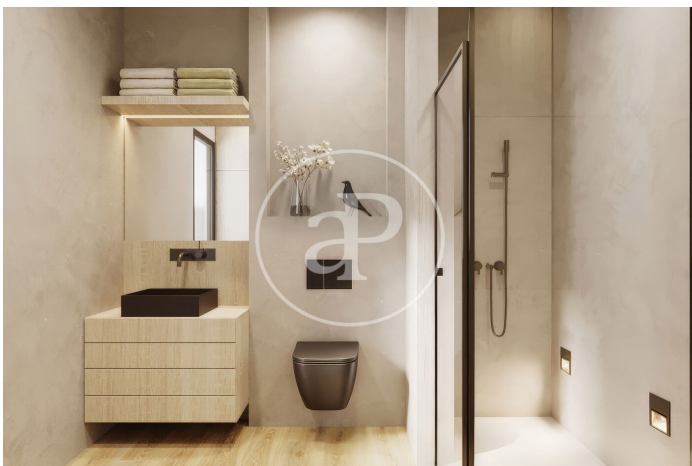

(Camp d'en Grassot - Gràcia nova)

Ref: ONB2409004