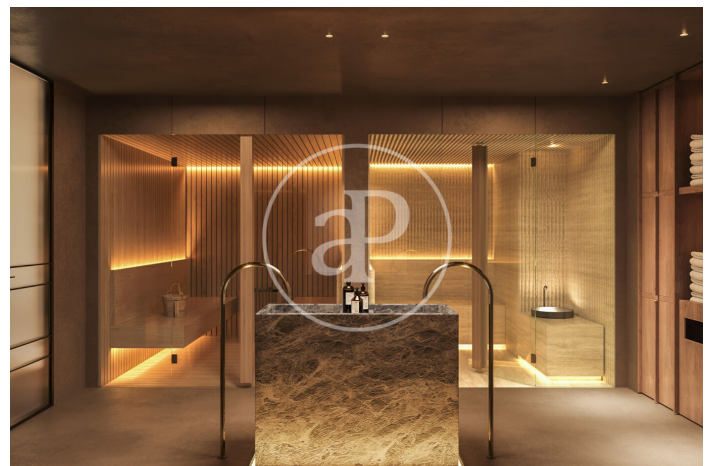

(La Sagrada Família)

Ref: ONB2411008