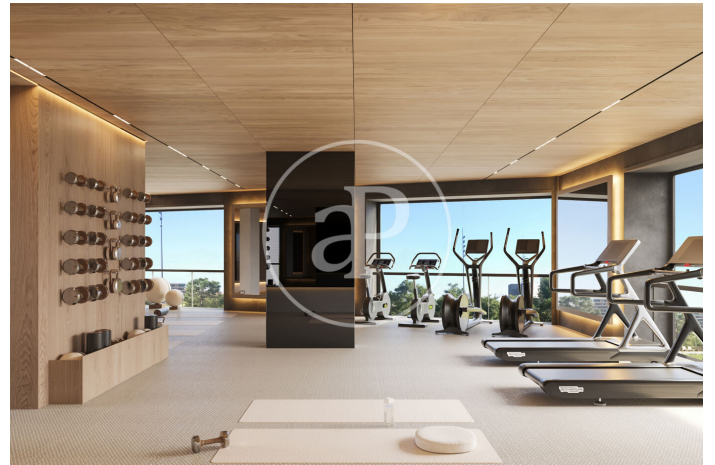

(La Sagrada Família)

Ref: ONB2411008