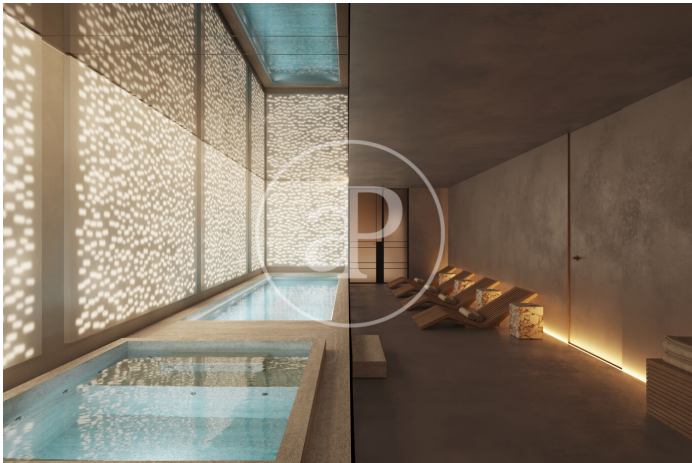

(La Sagrada Família)

Ref: ONB2411008