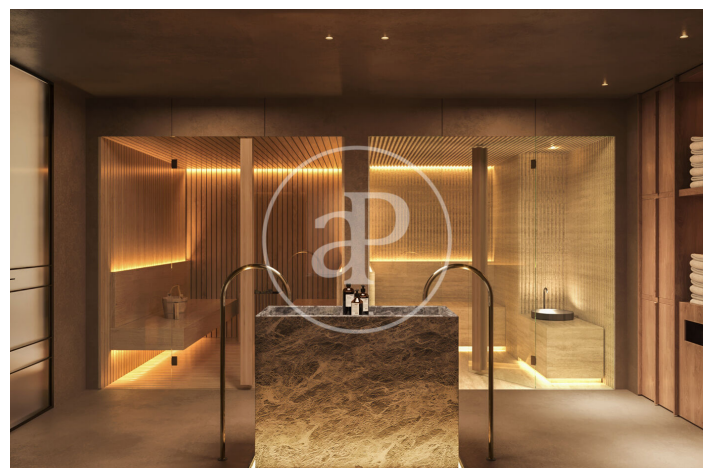

(La Sagrada Família)

Ref: ONB2411008