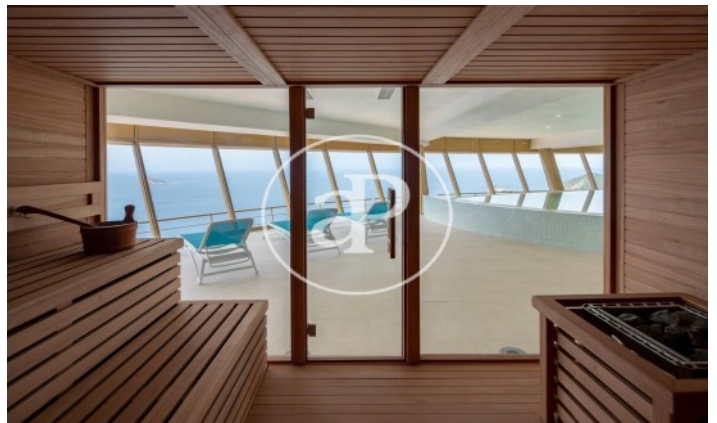

(Benidorm)

Ref: ONV2205003

The information about any property is not binding to any offer or contract. Any verbal or written declaration made by aProperties with regards to the value or condition of the property should not be considered accurate or factual. The pictures make reference to some parts of the property at the times that they were taken. The areas, dimensions and distances that are given are approximate and should be checked by the client. The images are computer generated and are just an approximate indication of the real appearance of the property; these may change at any time. The information with regards to the property may also change at any time.

Contact us today for more information or to arrange a viewing

Tel: 96 128 59 65

apropertiesvalencia@aproperties.es

<https://www.aproperties.es>