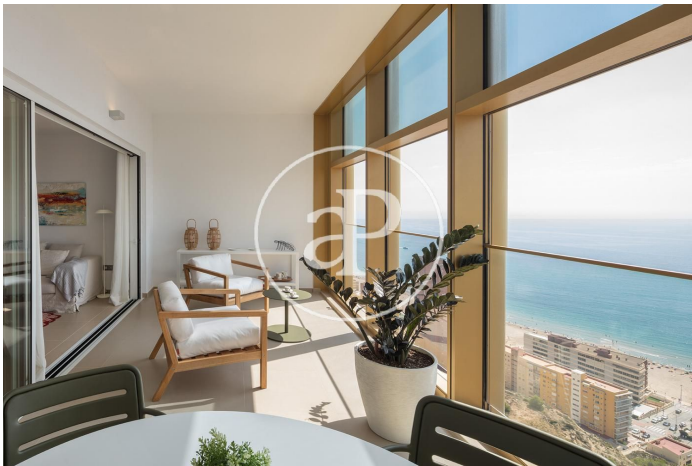

(Benidorm)

Ref: ONV2205003