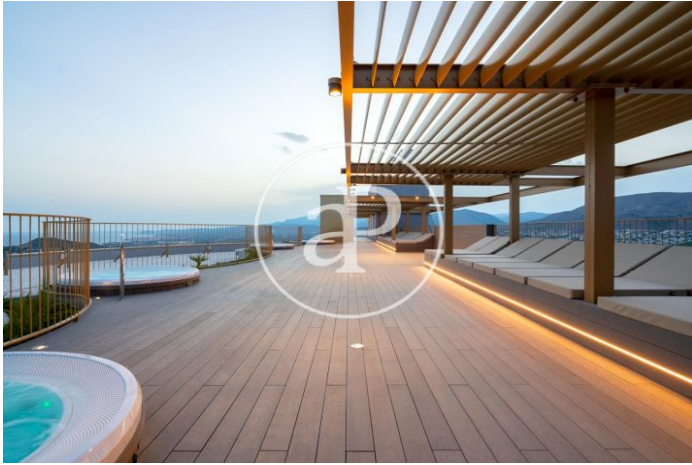

(Benidorm)

Ref: ONV2205003

The information about any property is not binding to any offer or contract. Any verbal or written declaration made by aProperties with regards to the value or condition of the property should not be considered accurate or factual. The pictures make reference to some parts of the property at the times that they were taken. The areas, dimensions and distances that are given are approximate and should be checked by the client. The images are computer generated and are just an approximate indication of the real appearance of the property; these may change at any time. The information with regards to the property may also change at any time.

Contact us today for more information or to arrange a viewing

Tel: 96 128 59 65 apropertiesvalencia@aproperties.es <https://www.aproperties.es>