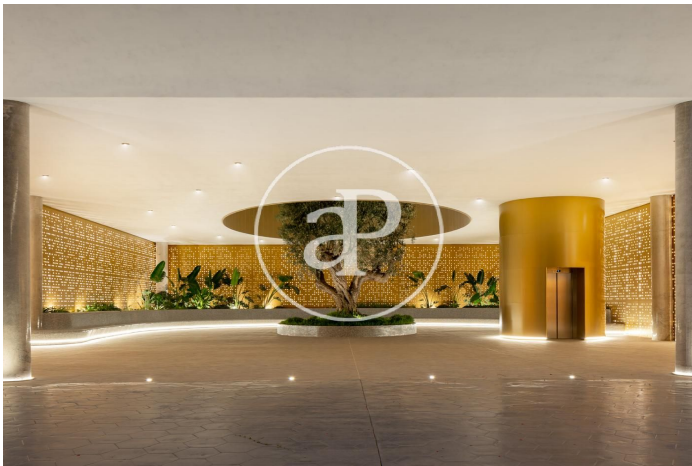

(Benidorm)

Ref: ONV2205003

The information about any property is not binding to any offer or contract. Any verbal or written declaration made by aProperties with regards to the value or condition of the property should not be considered accurate or factual. The pictures make reference to some parts of the property at the times that they were taken. The areas, dimensions and distances that are given are approximate and should be checked by the client. The images are computer generated and are just an approximate indication of the real appearance of the property; these may change at any time. The information with regards to the property may also change at any time.

Contact us today for more information or to arrange a viewing

Tel: 96 128 59 65 apropertiesvalencia@aproperties.es <https://www.aproperties.es>