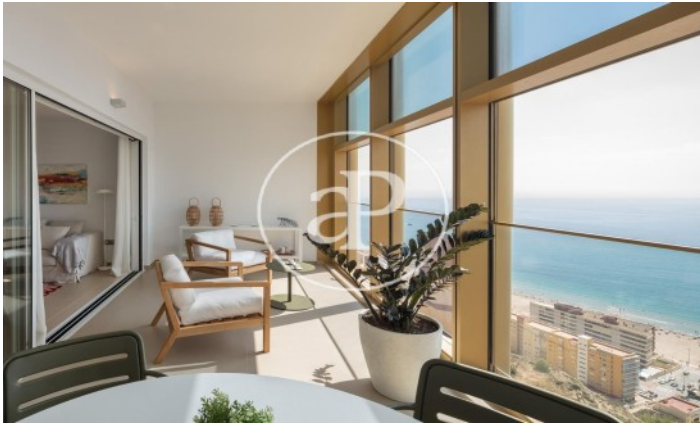

(Benidorm)

Ref: ONV2205003