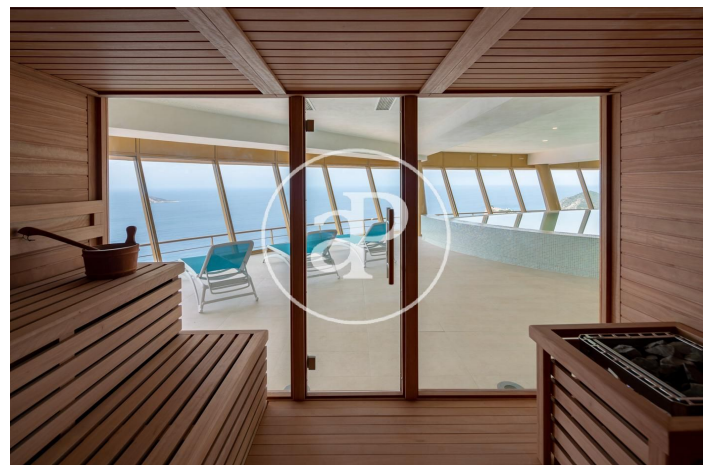

(Benidorm)

Ref: ONV2205003

The information about any property is not binding to any offer or contract. Any verbal or written declaration made by aProperties with regards to the value or condition of the property should not be considered accurate or factual. The pictures make reference to some parts of the property at the times that they were taken. The areas, dimensions and distances that are given are approximate and should be checked by the client. The images are computer generated and are just an approximate indication of the real appearance of the property; these may change at any time. The information with regards to the property may also change at any time.

Contact us today for more information or to arrange a viewing

Tel: 96 128 59 65 apropertiesvalencia@aproperties.es <https://www.aproperties.es>