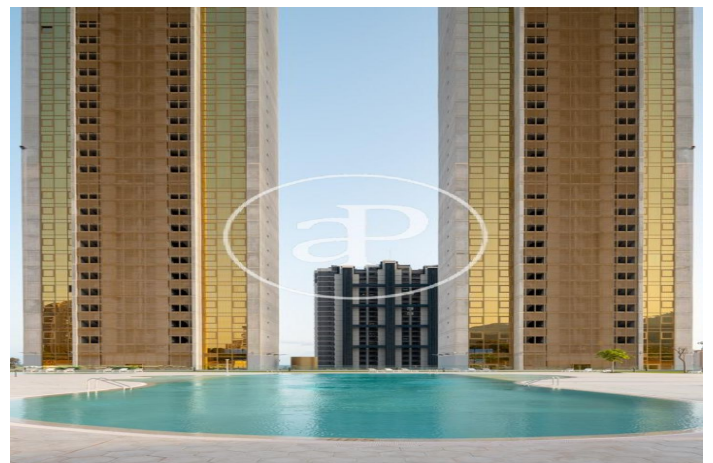

(Benidorm)

Ref: ONV2205003