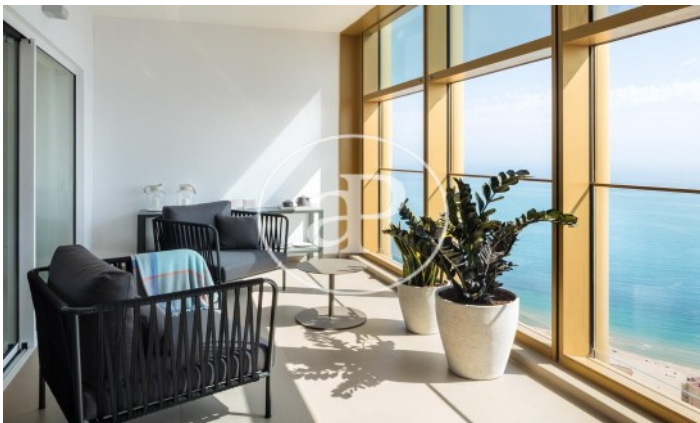

(Benidorm)

Ref: ONV2205003