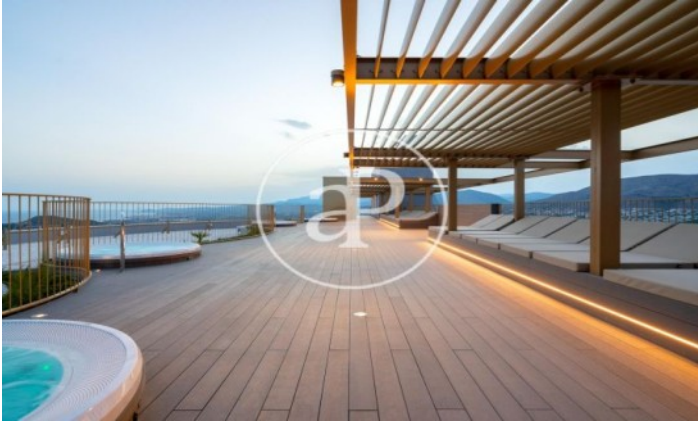

(Benidorm)

Ref: ONV2205003

The information about any property is not binding to any offer or contract. Any verbal or written declaration made by aProperties with regards to the value or condition of the property should not be considered accurate or factual. The pictures make reference to some parts of the property at the times that they were taken. The areas, dimensions and distances that are given are approximate and should be checked by the client. The images are computer generated and are just an approximate indication of the real appearance of the property; these may change at any time. The information with regards to the property may also change at any time.

Contact us today for more information or to arrange a viewing

Tel: 96 128 59 65

apropertiesvalencia@aproperties.es

<https://www.aproperties.es>