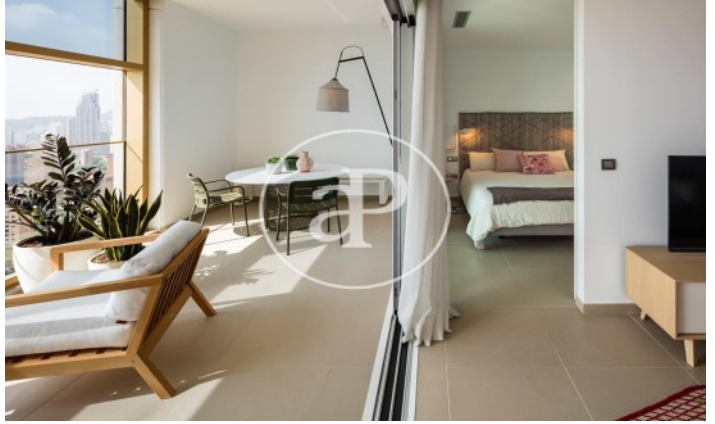

(Benidorm)

Ref: ONV2205003