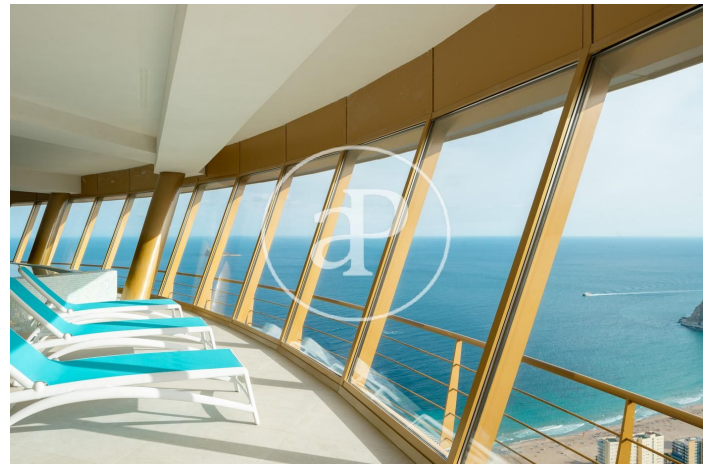

(Benidorm)

Ref: ONV2205003