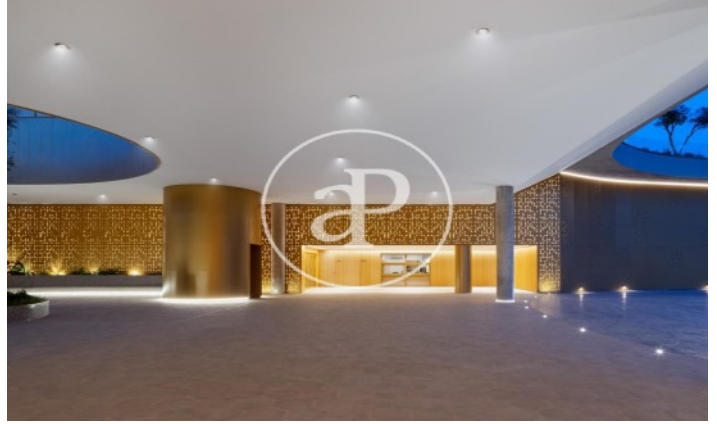

(Benidorm)

Ref: ONV2205003

The information about any property is not binding to any offer or contract. Any verbal or written declaration made by aProperties with regards to the value or condition of the property should not be considered accurate or factual. The pictures make reference to some parts of the property at the times that they were taken. The areas, dimensions and distances that are given are approximate and should be checked by the client. The images are computer generated and are just an approximate indication of the real appearance of the property; these may change at any time. The information with regards to the property may also change at any time.

Contact us today for more information or to arrange a viewing

Tel: 96 128 59 65

apropertiesvalencia@aproperties.es

<https://www.aproperties.es>