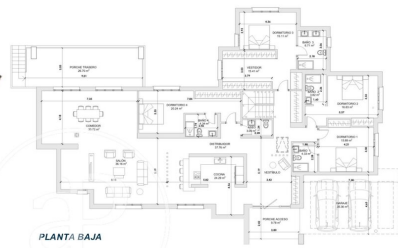

Boadilla del Monte /
Parque Boadilla

Unit pr
Completion Q2 2025

FEATURES

Surface 576 m² / 88 m² terrace
4 Rooms
4 Toilets 1 Restrooms

- ✓ Heating
- ✓ Boxroom
- ✓ AACC
- ✓ Terrace
- ✓ Backyard
- ✓ Pool
- ✓ Has parking

**RESIDENCIAL RÍO GUADELETE
PARQUE BOADILLA
VIVIENDA 2**

PLANTA BAJA

PLANTA PRIMERA

 **APROPERTIES**
REAL ESTATE

**RESIDENCIAL RÍO GUADELETE
PARQUE BOADILLA
VIVIENDA 1**

PLANTA BAJA

PLANTA BODEGA

The information about any property is not binding to any offer or contract. Any verbal or written declaration made by aProperties with regards to the value or condition of the property should not be considered accurate or factual. The pictures make reference to some parts of the property at the times that they were taken. The areas, dimensions and distances that are given are approximate and should be checked by the client. The images are computer generated and are just an approximate indication of the real appearance of the property; these may change at any time. The information with regards to the property may also change at any time.