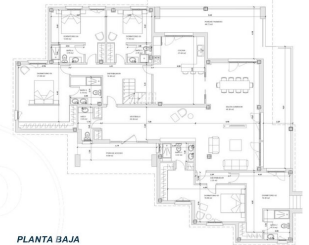

PLANTA BAJA