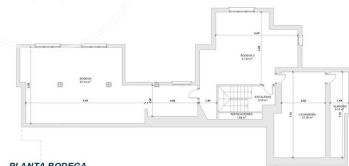

Boadilla del Monte /
Parque Boadilla

Unit pr
Completion Q2 2025

FEATURES

Surface 576 m² / 88 m² terrace
4 Rooms
4 Toilets 1 Restrooms

- ✓ Heating
- ✓ Boxroom
- ✓ AACC
- ✓ Terrace
- ✓ Backyard
- ✓ Pool
- ✓ Has parking

**RESIDENCIAL RÍO GUADELETE
PARQUE BOADILLA
VIVIENDA 2**

PLANTA BAJA

PLANTA PRIMERA

 **APROPERTIES**
REAL ESTATE

**RESIDENCIAL RÍO GUADELETE
PARQUE BOADILLA
VIVIENDA 1**

PLANTA BAJA

PLANTA BODEGA

The information about any property is not binding to any offer or contract. Any verbal or written declaration made by aProperties with regards to the value or condition of the property should not be considered accurate or factual. The pictures make reference to some parts of the property at the times that they were taken. The areas, dimensions and distances that are given are approximate and should be checked by the client. The images are computer generated and are just an approximate indication of the real appearance of the property; these may change at any time. The information with regards to the property may also change at any time.