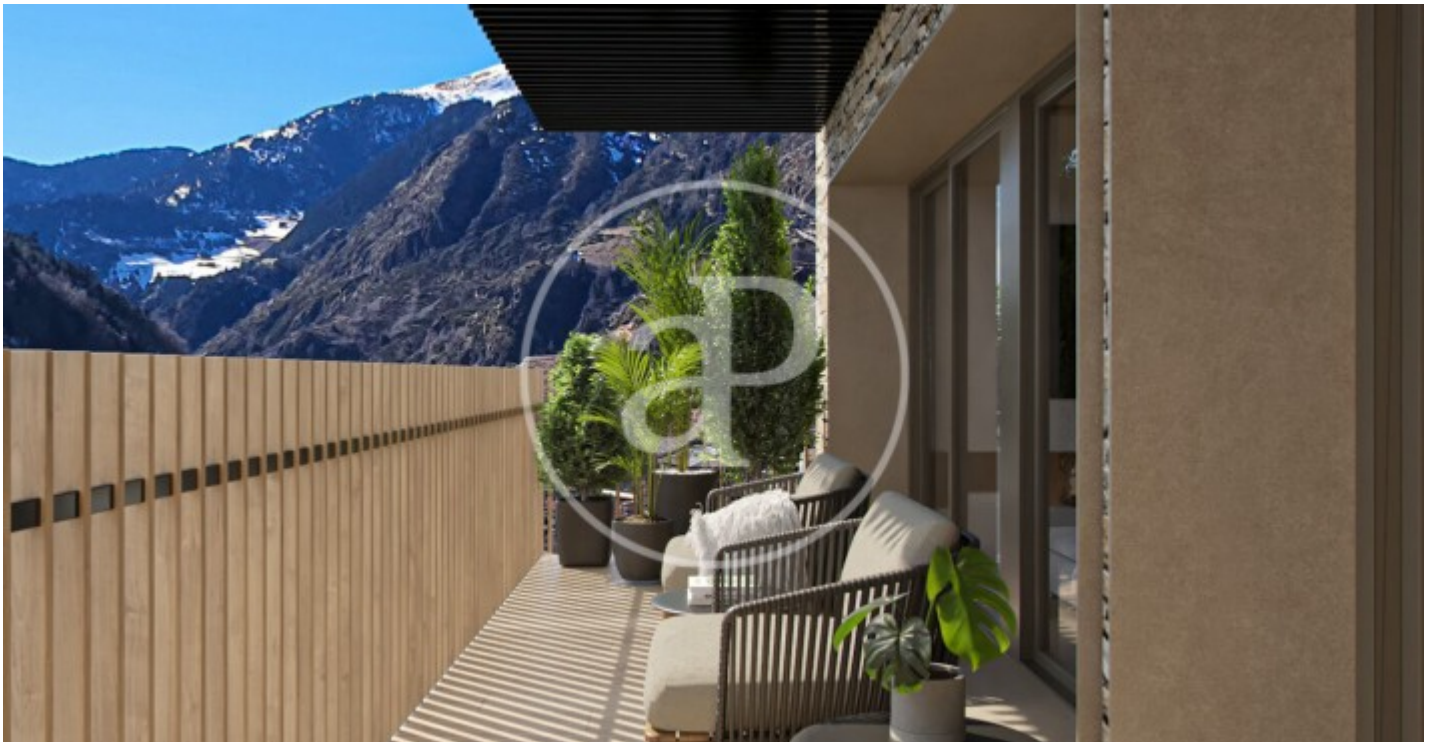

(Canillo)

Ref: ONB2306005

New construction for sale in GRANDVALIRA

In Andorra, at the foot of the Grandvalira slopes - the largest ski resort in the Pyrenees - and in a place surrounded by nature, you will find Arbres de El Tarter, by Residencial Altavista. An exclusive new development with 49 homes built with the most modern technologies and equipped with the maximum comfort to enjoy the beauty and magic of the Andorran mountains. Arbres de El Tarter was created to provide quality of life to its occupants as it has a privileged location, a luxurious design in keeping with the surrounding environment, a spa, gym and jacuzzi of more than 450 m2 and a landscaped courtyard of more than 200 m2. The homes, of different sizes (between 53 and 413 m2), have a spacious living-dining room with fireplace, open kitchen equipped with the latest technology and high quality materials, terrace and private parking boxes with pre-installation for charging electric vehicles. The building will also have a concierge service for greater security and attention to residents. In addition, Arbres de El Tarter stands out for its efficient, sophisticated and elegant finishes. In this regard, it is worth mentioning the underfloor heating and air-conditioning by a heating n [...]

Canillo

Unit 2 203

Completion Q2 2024

FEATURES

Surface 133 m² / 13 m² terrace

3 Rooms

2 Toilets

- ✓ Views
- ✓ Heating
- ✓ Boxroom
- ✓ Terrace
- ✓ Backyard
- ✓ Pool
- ✓ Gym
- ✓ Lift
- ✓ Has parking