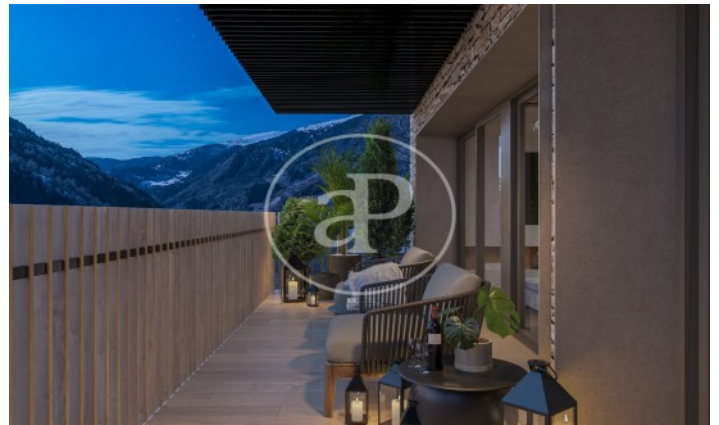

(Canillo)

Ref: ONB2306005