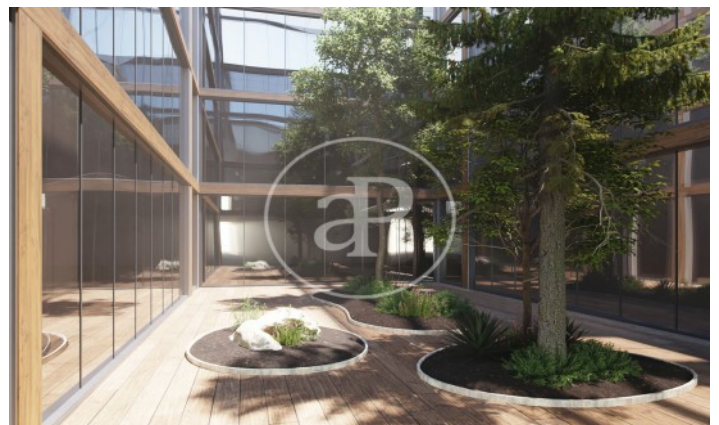

(Canillo)

Ref: ONB2306005