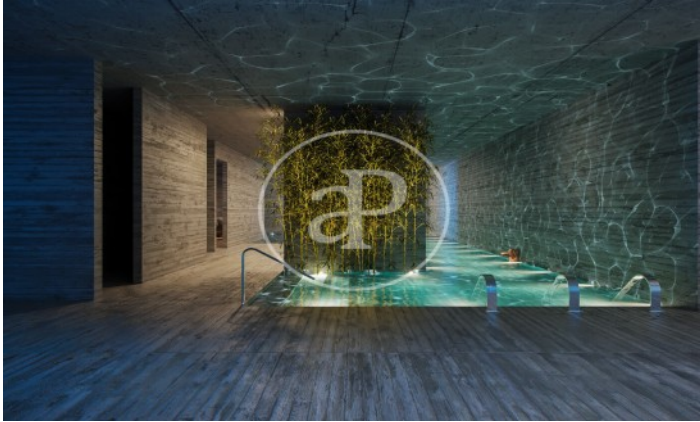

(Canillo)

Ref: ONB2306005

The information about any property is not binding to any offer or contract. Any verbal or written declaration made by aProperties with regards to the value or condition of the property should not be considered accurate or factual. The pictures make reference to some parts of the property at the times that they were taken. The areas, dimensions and distances that are given are approximate and should be checked by the client. The images are computer generated and are just an approximate indication of the real appearance of the property; these may change at any time. The information with regards to the property may also change at any time.

Contact us today for more information or to arrange a viewing

Tel: 93 528 89 08

apropertiesbarcelona@aproperties.es

<https://www.aproperties.es>