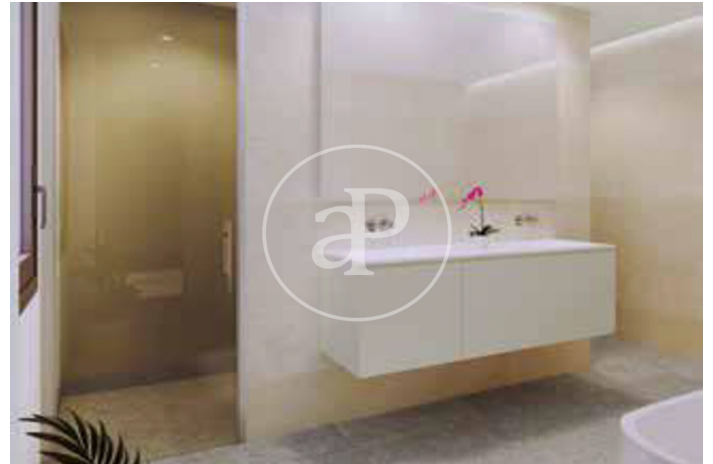

(Cardedeu)

Ref: ONB2407002

The information about any property is not binding to any offer or contract. Any verbal or written declaration made by aProperties with regards to the value or condition of the property should not be considered accurate or factual. The pictures make reference to some parts of the property at the times that they were taken. The areas, dimensions and distances that are given are approximate and should be checked by the client. The images are computer generated and are just an approximate indication of the real appearance of the property; these may change at any time. The information with regards to the property may also change at any time.

Contact us today for more information or to arrange a viewing

Tel: 93 528 89 08 apropertiesbarcelona@aproperties.es <https://www.aproperties.es>