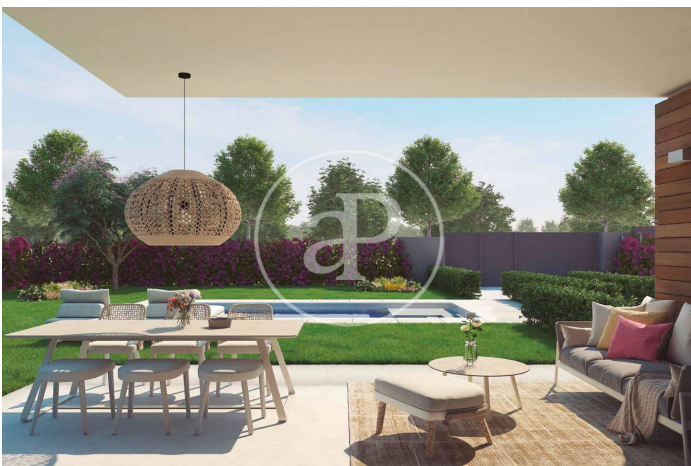

(Cardedeu)

Ref: ONB2407002