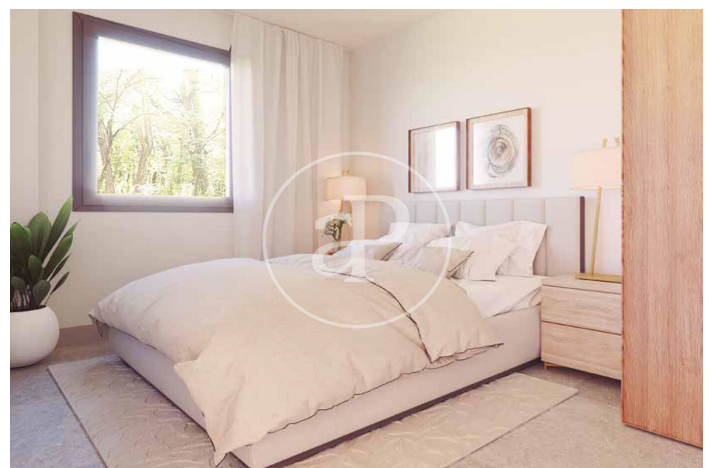

(Cardedeu)

Ref: ONB2407002