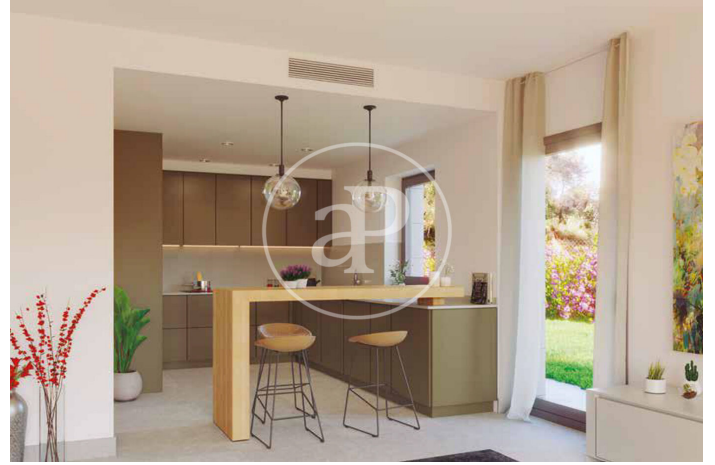

(Cardedeu)

Ref: ONB2407002