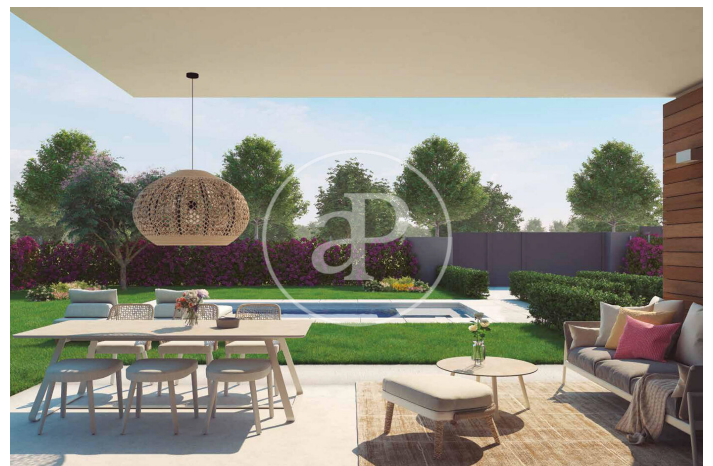

(Cardedeu)

Ref: ONB2407002