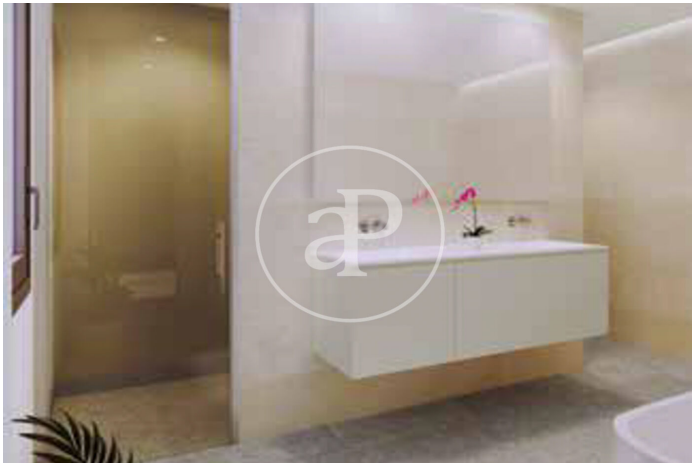

(Cardedeu)

Ref: ONB2407002

The information about any property is not binding to any offer or contract. Any verbal or written declaration made by aProperties with regards to the value or condition of the property should not be considered accurate or factual. The pictures make reference to some parts of the property at the times that they were taken. The areas, dimensions and distances that are given are approximate and should be checked by the client. The images are computer generated and are just an approximate indication of the real appearance of the property; these may change at any time. The information with regards to the property may also change at any time.

Contact us today for more information or to arrange a viewing

Tel: 93 528 89 08 apropertiesbarcelona@aproperties.es <https://www.aproperties.es>