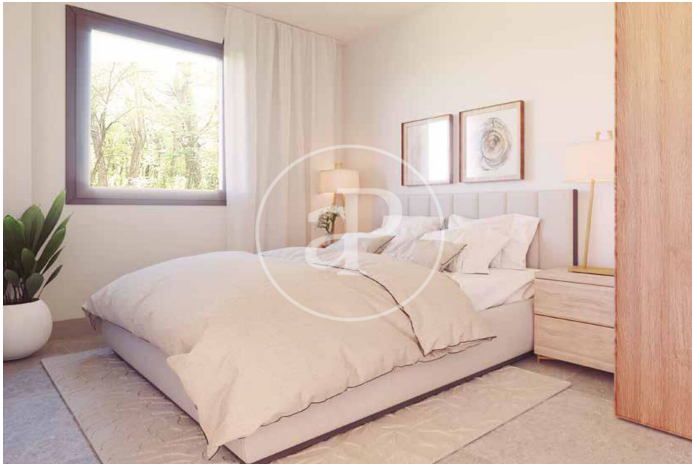

(Cardedeu)

Ref: ONB2407002

The information about any property is not binding to any offer or contract. Any verbal or written declaration made by aProperties with regards to the value or condition of the property should not be considered accurate or factual. The pictures make reference to some parts of the property at the times that they were taken. The areas, dimensions and distances that are given are approximate and should be checked by the client. The images are computer generated and are just an approximate indication of the real appearance of the property; these may change at any time. The information with regards to the property may also change at any time.

Contact us today for more information or to arrange a viewing

Tel: 93 528 89 08 apropertiesbarcelona@aproperties.es <https://www.aproperties.es>