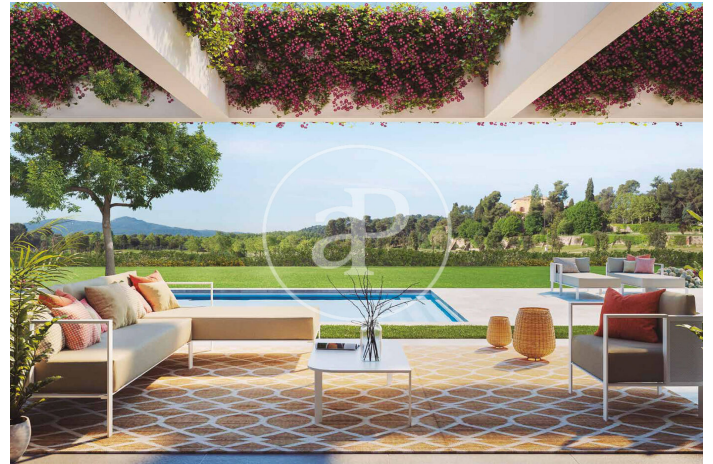

(Cardedeu)

Ref: ONB2407002