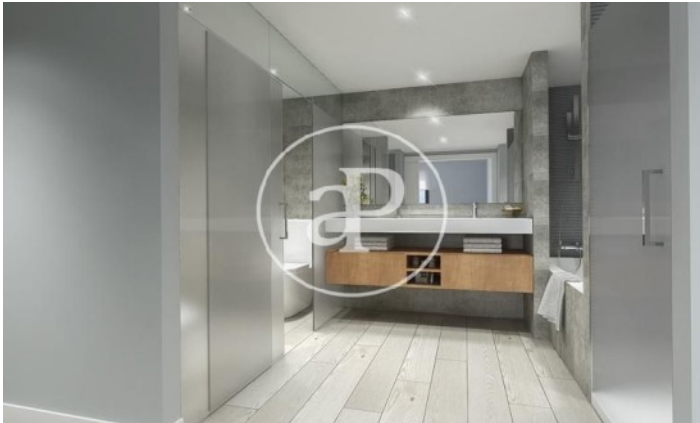

(Finestrelles)

Ref: ONB1909024