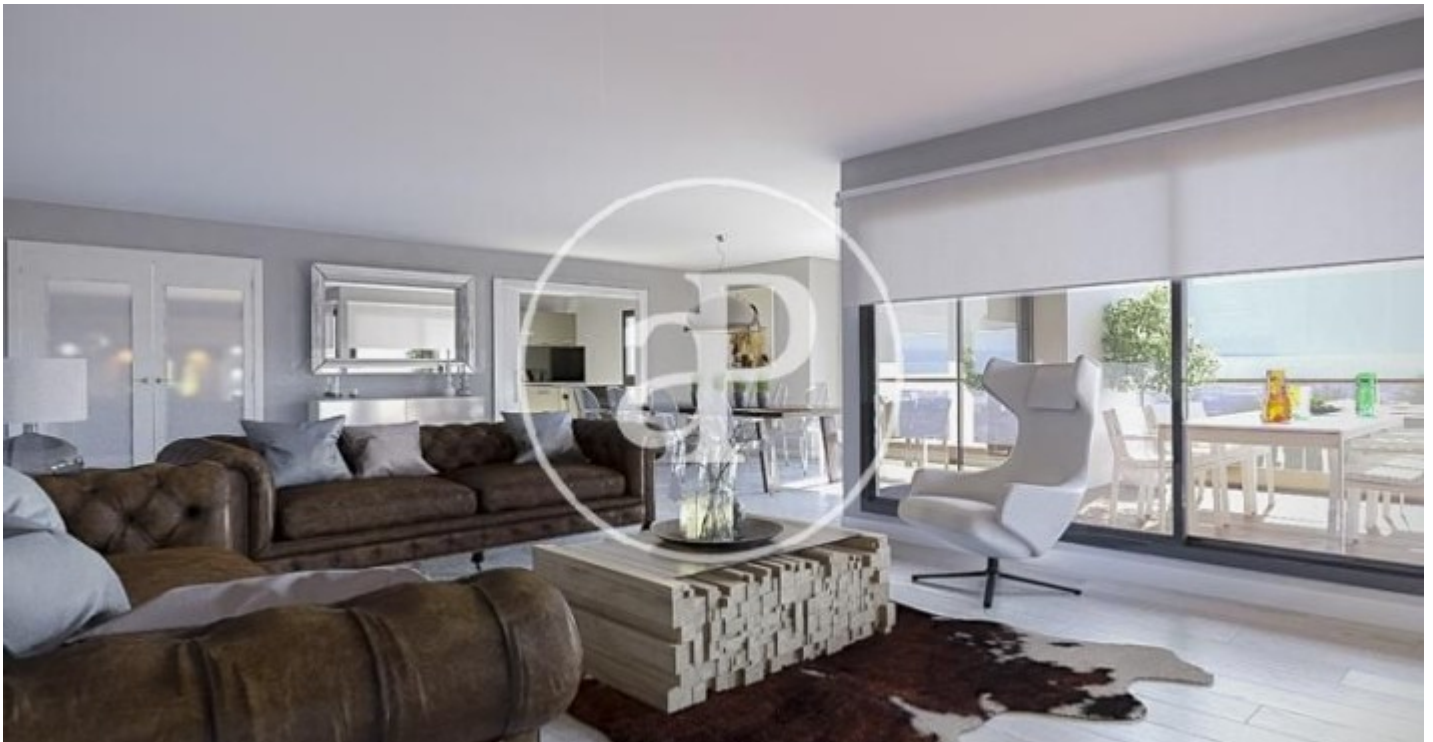

(Finestrelles)

Ref: ONB1909024

DIAGONALT Condominium in Finestrelles, Esplugues

DIAGONALT is an exclusive high-standing luxury condominium in Finestrelles between Sant Just Desvern and Esplugues, in Finestrelles. Eco-energy efficiency to adapt to its surroundings, 24-hour security, parking, and storage rooms, pool, gym, garden, paddle courts, and meeting club. With magnificent views overlooking Barcelona, Barcelonés, and the sea. The residential complex is located at the entrance to Sant Just Desvern, just five minutes from the International Schools, the German College, and the American College. By car, it is next the access to Barcelona. The houses, with different sizes from 50sqm to 265sqm, form one to five rooms, penthouses and ground floor plants have the possibility of a private pool, apartments fully equipped, with finishes and differentiated distribution (Compact, Logic, and Space) that the customer chooses to adjust to their lifestyle (Minimal, Vintage, and Urban finishes). The finishes are of high quality, as Porcelain stoneware Parker in floors or the choice of Krion, a solid mineral surface similar to natural stone completely ecological, for bathrooms. All homes have a terrace also the smallest size apartments, very enjoyable and with [...]

Esplugues de Llobregat /
Finestrelles

Unit 1 A (Bloque 2)
Completion Q2 2022

FEATURES

Surface 156 m² / 19 m² terrace
4 Rooms
2 Toilets

- ✓ Views
- ✓ Heating
- ✓ Boxroom
- ✓ AACC
- ✓ Terrace
- ✓ Backyard
- ✓ Pool
- ✓ Gym
- ✓ Lift
- ✓ Concierge
- ✓ Has parking