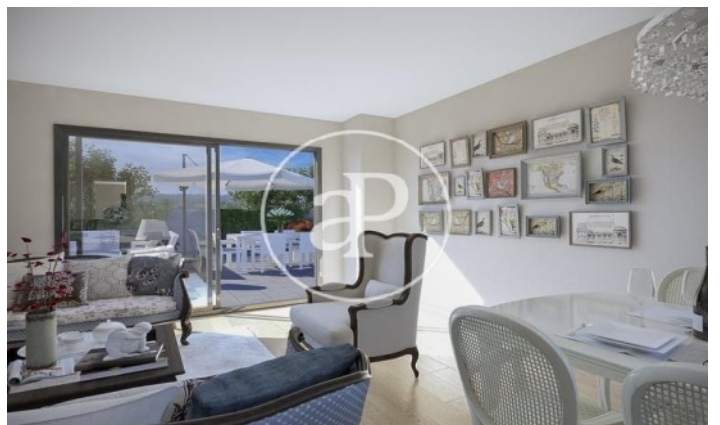

(Finestrelles)

Ref: ONB1909024