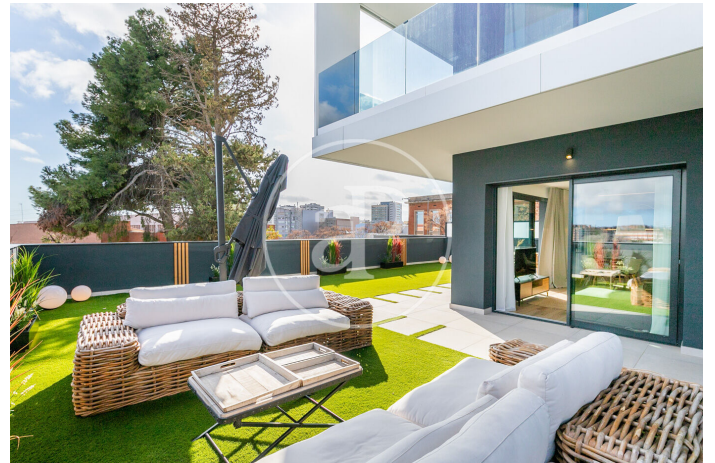

(Finestrelles)

Ref: ONB2402008