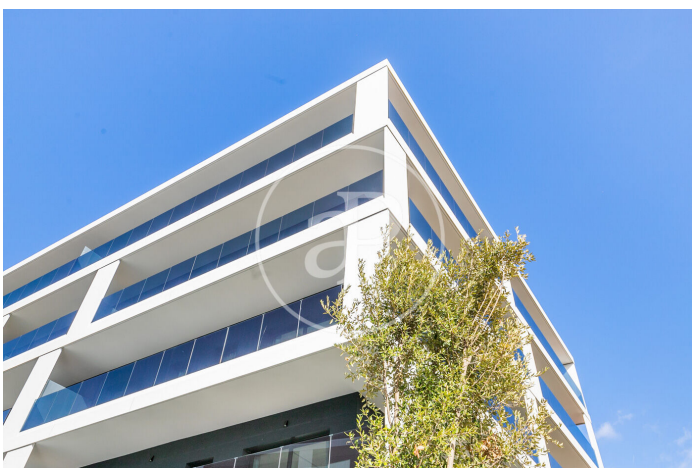

(Finestrelles)

Ref: ONB2402008

The information about any property is not binding to any offer or contract. Any verbal or written declaration made by aProperties with regards to the value or condition of the property should not be considered accurate or factual. The pictures make reference to some parts of the property at the times that they were taken. The areas, dimensions and distances that are given are approximate and should be checked by the client. The images are computer generated and are just an approximate indication of the real appearance of the property; these may change at any time. The information with regards to the property may also change at any time.

Contact us today for more information or to arrange a viewing

Tel: 93 528 89 08 apropertiesbarcelona@aproperties.es <https://www.aproperties.es>