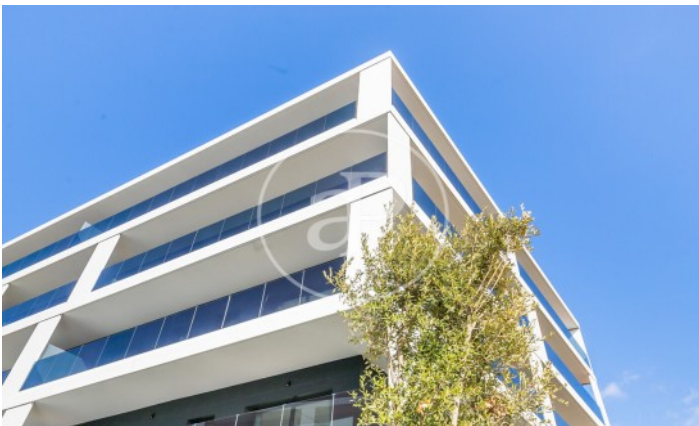

(Finestrelles)

Ref: ONB2402008

The information about any property is not binding to any offer or contract. Any verbal or written declaration made by aProperties with regards to the value or condition of the property should not be considered accurate or factual. The pictures make reference to some parts of the property at the times that they were taken. The areas, dimensions and distances that are given are approximate and should be checked by the client. The images are computer generated and are just an approximate indication of the real appearance of the property; these may change at any time. The information with regards to the property may also change at any time.

Contact us today for more information or to arrange a viewing

Tel: 93 528 89 08

apropertiesbarcelona@aproperties.es

<https://www.aproperties.es>