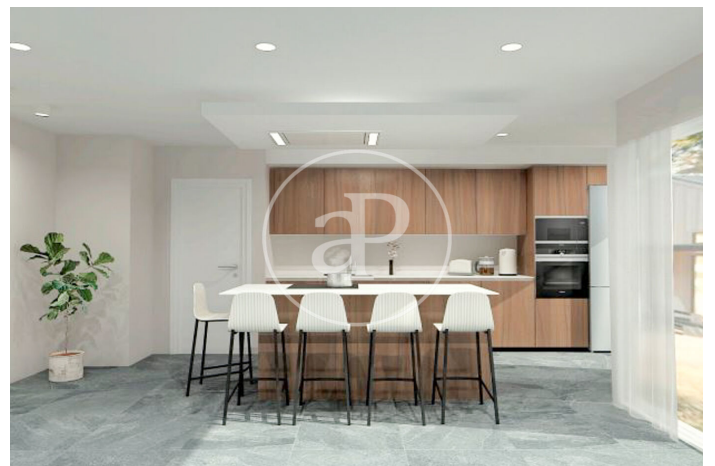

(El Cantizal)

Ref: ONM2407006