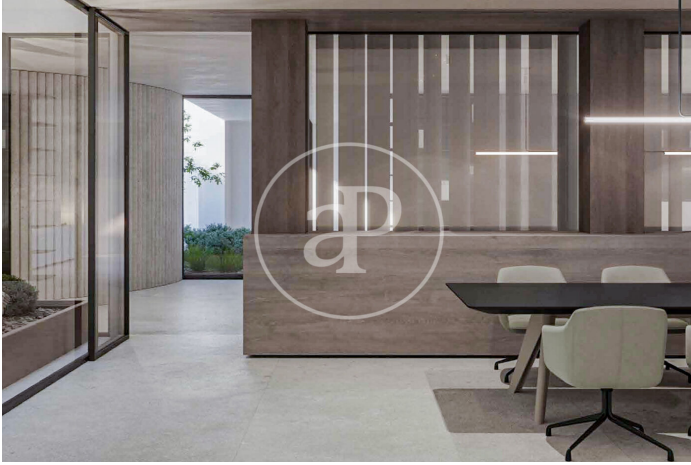

(Castellana)

Ref: ONM2411003

The information about any property is not binding to any offer or contract. Any verbal or written declaration made by aProperties with regards to the value or condition of the property should not be considered accurate or factual. The pictures make reference to some parts of the property at the times that they were taken. The areas, dimensions and distances that are given are approximate and should be checked by the client. The images are computer generated and are just an approximate indication of the real appearance of the property; these may change at any time. The information with regards to the property may also change at any time.

Contact us today for more information or to arrange a viewing

Tel: 91 800 54 65 apropertiesmadrid@aproperties.es <https://www.aproperties.es>