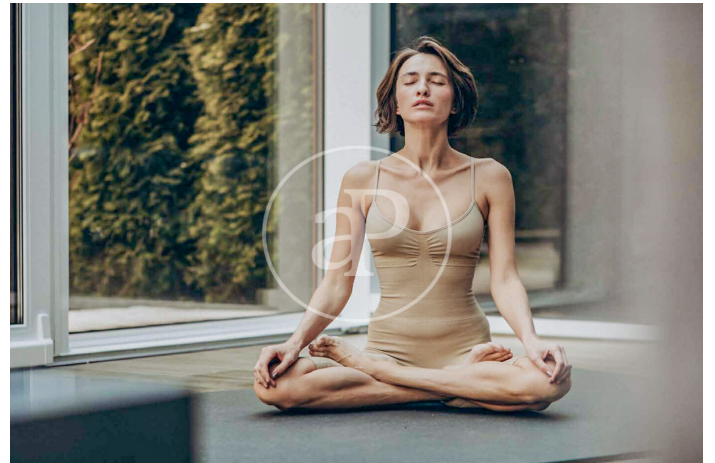

(Castellana)

Ref: ONM2411003

The information about any property is not binding to any offer or contract. Any verbal or written declaration made by aProperties with regards to the value or condition of the property should not be considered accurate or factual. The pictures make reference to some parts of the property at the times that they were taken. The areas, dimensions and distances that are given are approximate and should be checked by the client. The images are computer generated and are just an approximate indication of the real appearance of the property; these may change at any time. The information with regards to the property may also change at any time.

Contact us today for more information or to arrange a viewing

Tel: 91 800 54 65 apropertiesmadrid@aproperties.es <https://www.aproperties.es>