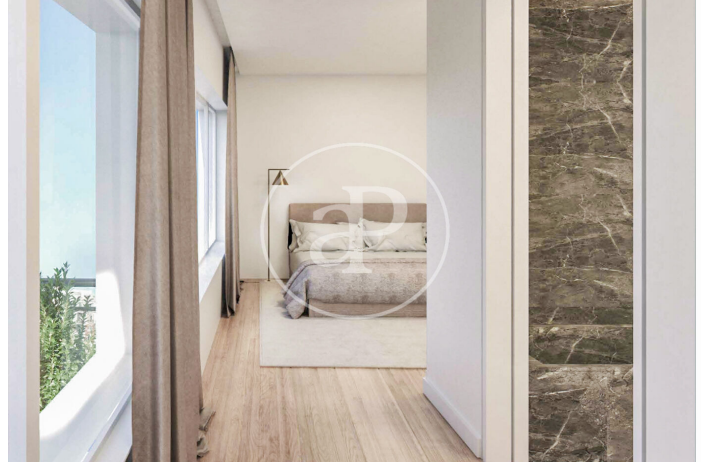

(Castellana)

Ref: ONM2411003