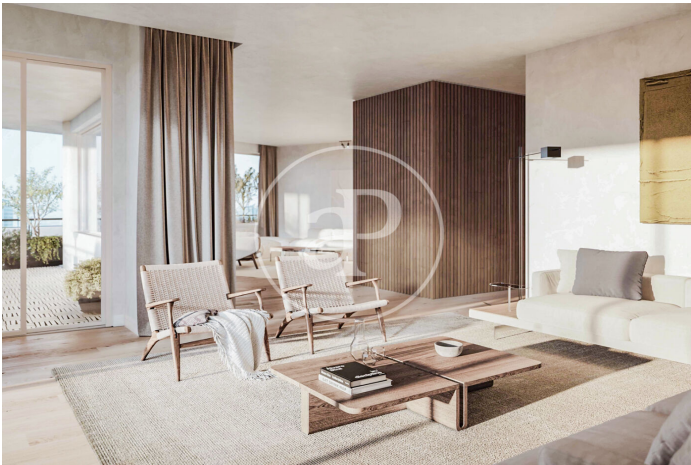

(Castellana)

Ref: ONM2411003