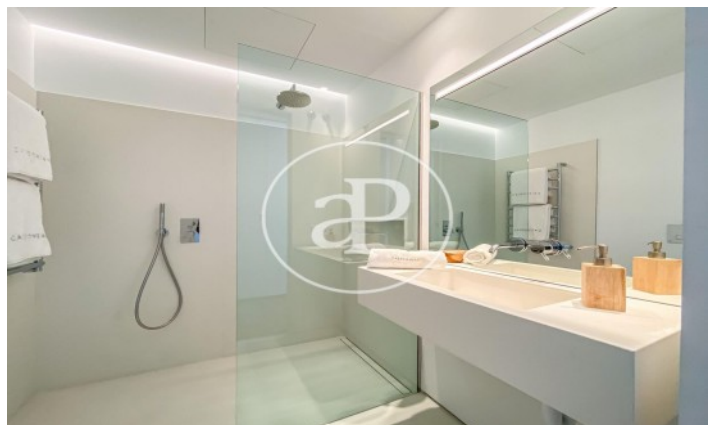

(Ciudad Jardín)

Ref: ONM2109016