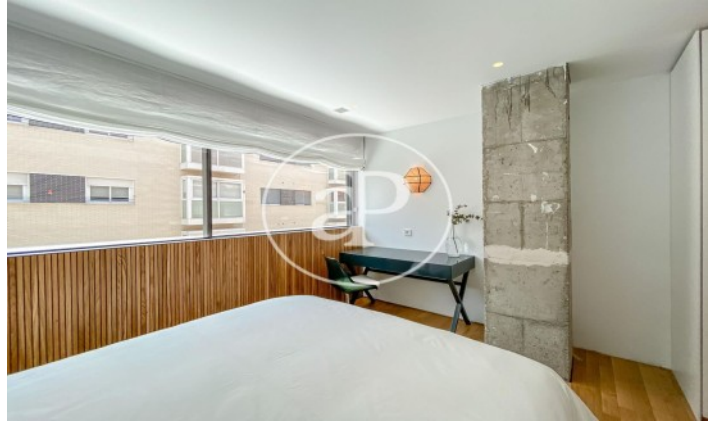

(Ciudad Jardín)

Ref: ONM2109016

The information about any property is not binding to any offer or contract. Any verbal or written declaration made by aProperties with regards to the value or condition of the property should not be considered accurate or factual. The pictures make reference to some parts of the property at the times that they were taken. The areas, dimensions and distances that are given are approximate and should be checked by the client. The images are computer generated and are just an approximate indication of the real appearance of the property; these may change at any time. The information with regards to the property may also change at any time.

Contact us today for more information or to arrange a viewing

Tel: 91 800 54 65

apropertiesmadrid@aproperties.es

<https://www.aproperties.es>