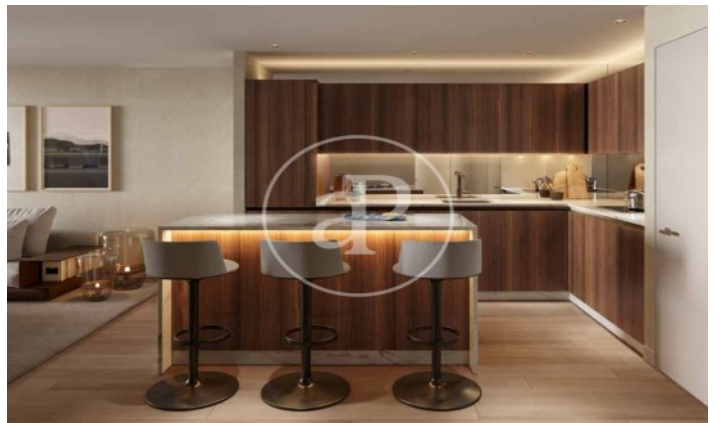

(El Viso)

Ref: ONM2409002