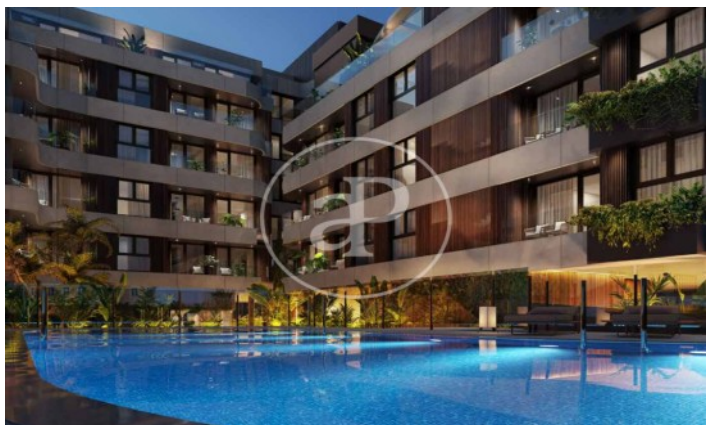

(El Viso)

Ref: ONM2409002