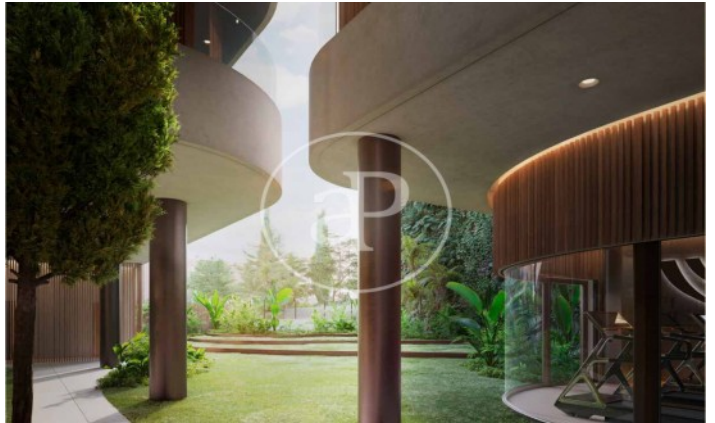

(El Viso)

Ref: ONM2409002

The information about any property is not binding to any offer or contract. Any verbal or written declaration made by aProperties with regards to the value or condition of the property should not be considered accurate or factual. The pictures make reference to some parts of the property at the times that they were taken. The areas, dimensions and distances that are given are approximate and should be checked by the client. The images are computer generated and are just an approximate indication of the real appearance of the property; these may change at any time. The information with regards to the property may also change at any time.

Contact us today for more information or to arrange a viewing

Tel: 91 800 54 65

apropertiesmadrid@aproperties.es

<https://www.aproperties.es>