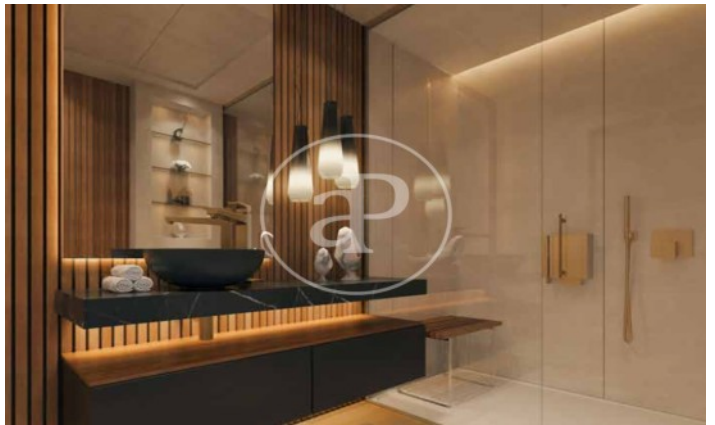

(El Viso)

Ref: ONM2409002