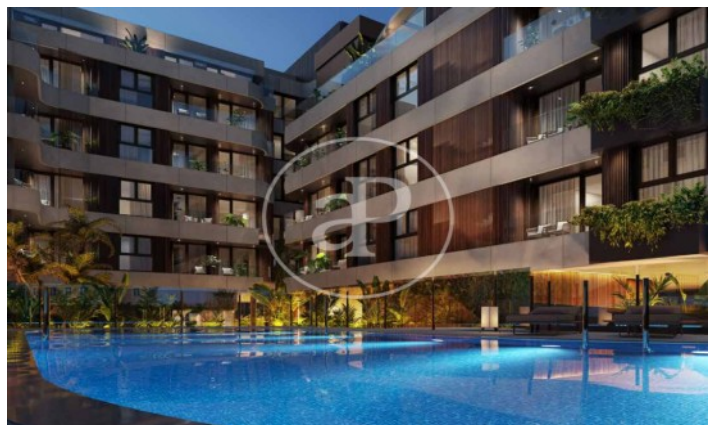

(El Viso)

Ref: ONM2409002