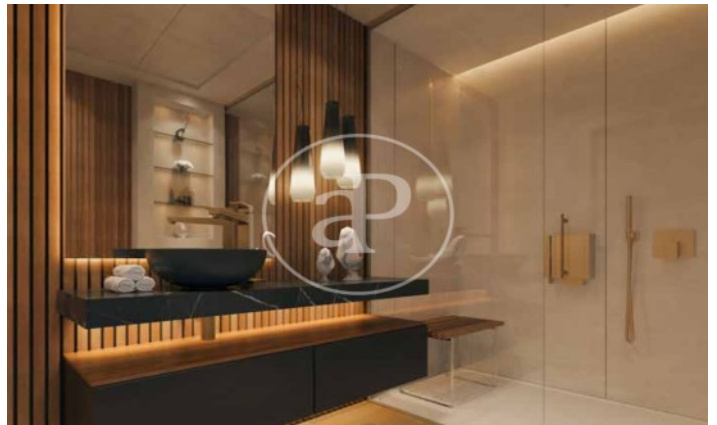

(El Viso)

Ref: ONM2409002