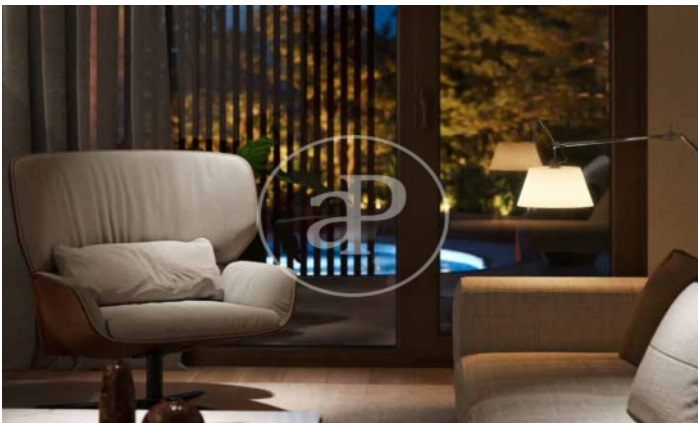

(El Viso)

Ref: ONM2409002