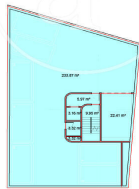

Madrid /
Nuevos Ministerios - Ríos Rosas
Unit 4 A
Completion Q2 2026

FEATURES

Surface 143 m² / 9 m² terrace
2 Rooms
2 Toilets 1 Restrooms

- ✓ Views
- ✓ Heating
- ✓ Boxroom
- ✓ AACC
- ✓ Terrace
- ✓ Backyard
- ✓ Pool
- ✓ Gym
- ✓ Lift
- ✓ Security
- ✓ Concierge
- ✓ Has parking

2- PLANTA 2ª

3- PLANTA 3ª

4- PLANTA 4ª

5- PLANTA 5ª

6- PLANTA 6ª

7- PLANTA 7ª

8- PLANTA 8ª

9- PLANTA 9ª