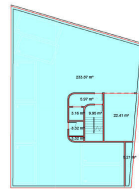

11- PLANTA 11ª

The information about any property is not binding to any offer or contract. Any verbal or written declaration made by aProperties with regards to the value or condition of the property should not be considered accurate or factual. The pictures make reference to some parts of the property at the times that they were taken. The areas, dimensions and distances that are given are approximate and should be checked by the client. The images are computer generated and are just an approximate indication of the real appearance of the property; these may change at any time. The information with regards to the property may also change at any time.

Contact us today for more information or to arrange a viewing

Tel: 91 800 54 65 apropertiesmadrid@aproperties.es <https://www.aproperties.es>