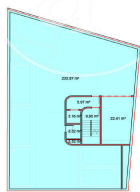

Madrid /
Nuevos Ministerios - Ríos Rosas
Unit 6 A
Completion Q2 2026

FEATURES

Surface 126 m² / 15 m² terrace
2 Rooms
2 Toilets 1 Restrooms

- ✓ Views
- ✓ Heating
- ✓ Boxroom
- ✓ AACC
- ✓ Terrace
- ✓ Backyard
- ✓ Pool
- ✓ Gym
- ✓ Lift
- ✓ Security
- ✓ Concierge
- ✓ Has parking

2- PLANTA 2ª

3- PLANTA 3ª

4- PLANTA 4ª

5- PLANTA 5ª

6- PLANTA 6ª

7- PLANTA 7ª

8- PLANTA 8ª

9- PLANTA 9ª