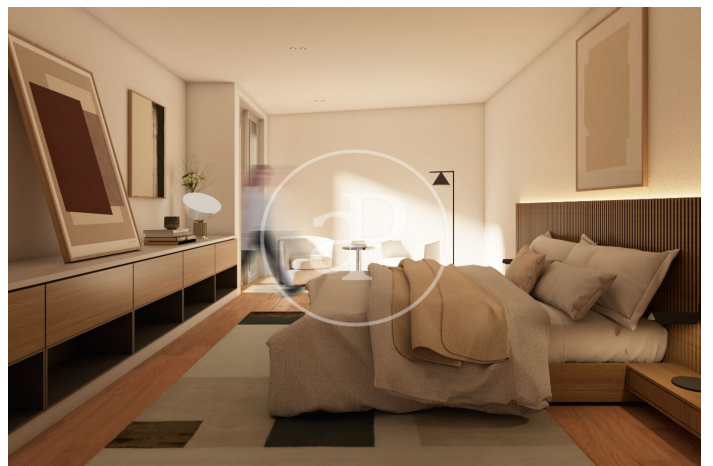

(Nuevos Ministerios - Ríos Rosas)

Ref: ONM2408001