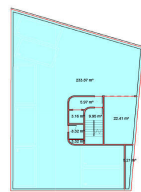

11- PLANTA 11ª

The information about any property is not binding to any offer or contract. Any verbal or written declaration made by aProperties with regards to the value or condition of the property should not be considered accurate or factual. The pictures make reference to some parts of the property at the times that they were taken. The areas, dimensions and distances that are given are approximate and should be checked by the client. The images are computer generated and are just an approximate indication of the real appearance of the property; these may change at any time. The information with regards to the property may also change at any time.

Contact us today for more information or to arrange a viewing

Tel: 91 800 54 65 apropertiesmadrid@aproperties.es <https://www.aproperties.es>