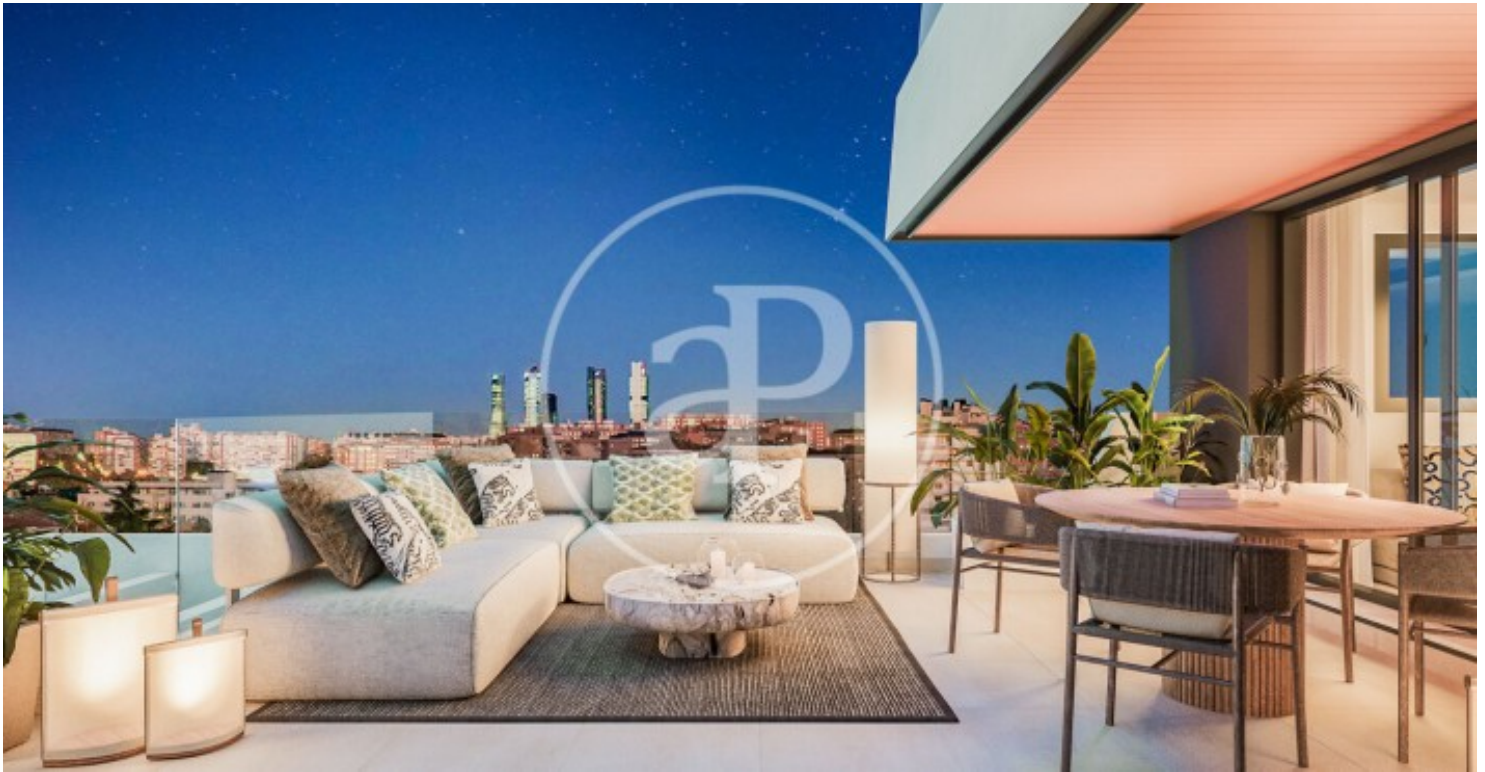

## Newly built homes next to Puerta de Hierro

Panoramic Homes is a residential complex of iconic and unique architecture, consisting of two 16-storey towers that house 240 exclusive new-build 1, 2 and 3-bedroom homes with large terraces and studios. In a gated development with communal areas and a privileged location, in the north-east of Madrid, in Peñagrande - next to Puerta de Hierro. Perfectly orientated, you will be able to choose between different types of homes, including ground floors with private gardens, spectacular penthouses with panoramic views of the surroundings and large terraces where you can enjoy the best views of Madrid. The complex has a swimming pool for adults and children, solarium, children's play area and gourmet room. A privileged new-build residential environment, surrounded by green spaces, such as La Dehesa de la Villa, the Real Club de Puerta de Hierro and El Pardo, which allows you to fully enjoy nature, just 15 minutes from the centre of the capital. Can you imagine living here?