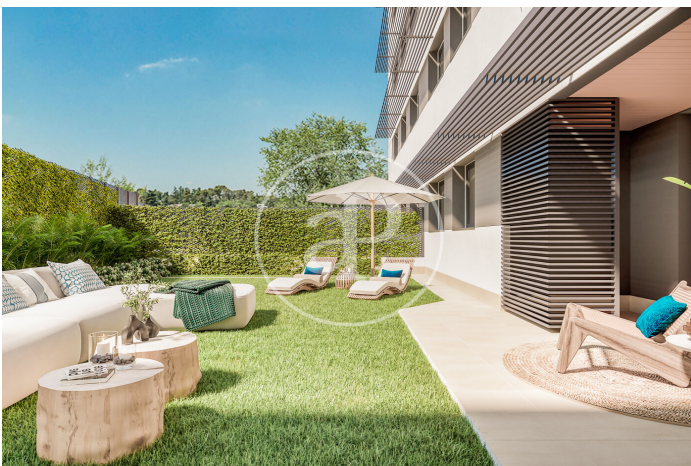

(Peñagrande)

Ref: ONM2403001