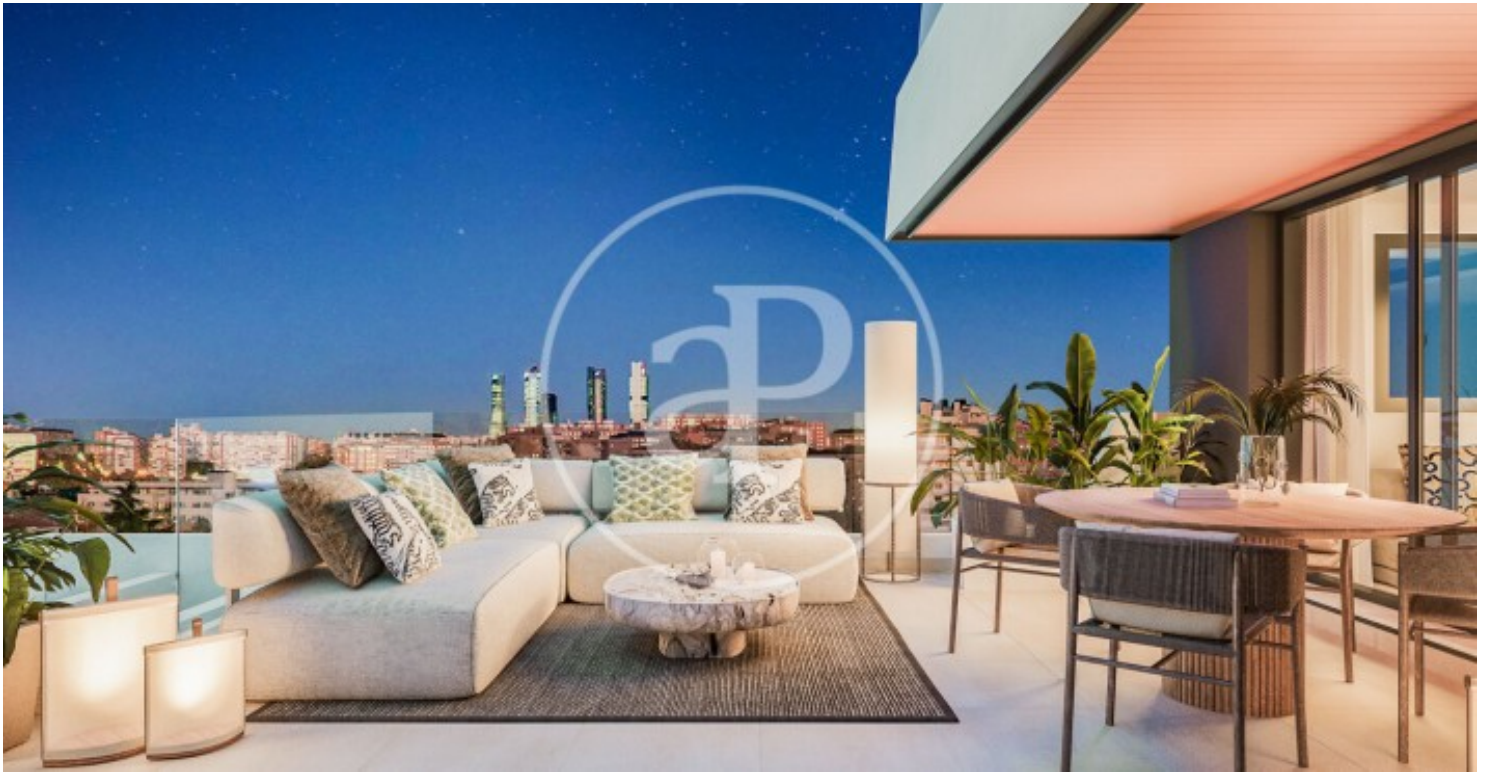

(Peñagrande)

Ref: ONM2403001

Newly built homes next to Puerta de Hierro

Panoramic Homes is a residential complex of iconic and unique architecture, consisting of two 16-storey towers that house 240 exclusive new-build 1, 2 and 3-bedroom homes with large terraces and studios. In a gated development with communal areas and a privileged location, in the north-east of Madrid, in Peñagrande - next to Puerta de Hierro. Perfectly orientated, you will be able to choose between different types of homes, including ground floors with private gardens, spectacular penthouses with panoramic views of the surroundings and large terraces where you can enjoy the best views of Madrid. The complex has a swimming pool for adults and children, solarium, children's play area and gourmet room. A privileged new-build residential environment, surrounded by green spaces, such as La Dehesa de la Villa, the Real Club de Puerta de Hierro and El Pardo, which allows you to fully enjoy nature, just 15 minutes from the centre of the capital. Can you imagine living here?

Madrid / Peñagrande

Unit 6 A

Completion Q3 2026

FEATURES

Surface 124 m² / 8 m² terrace

3 Rooms

2 Toilets

- ✓ Views
- ✓ Heating
- ✓ Boxroom
- ✓ Terrace
- ✓ Backyard
- ✓ Pool
- ✓ Lift
- ✓ Has parking