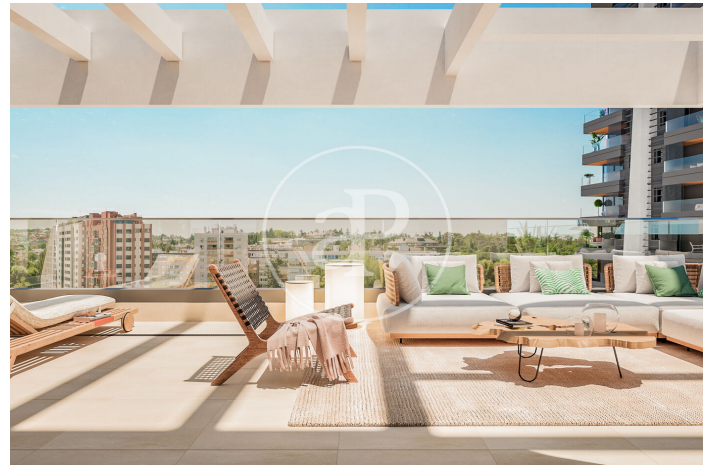

(Peñagrande)

Ref: ONM2403001