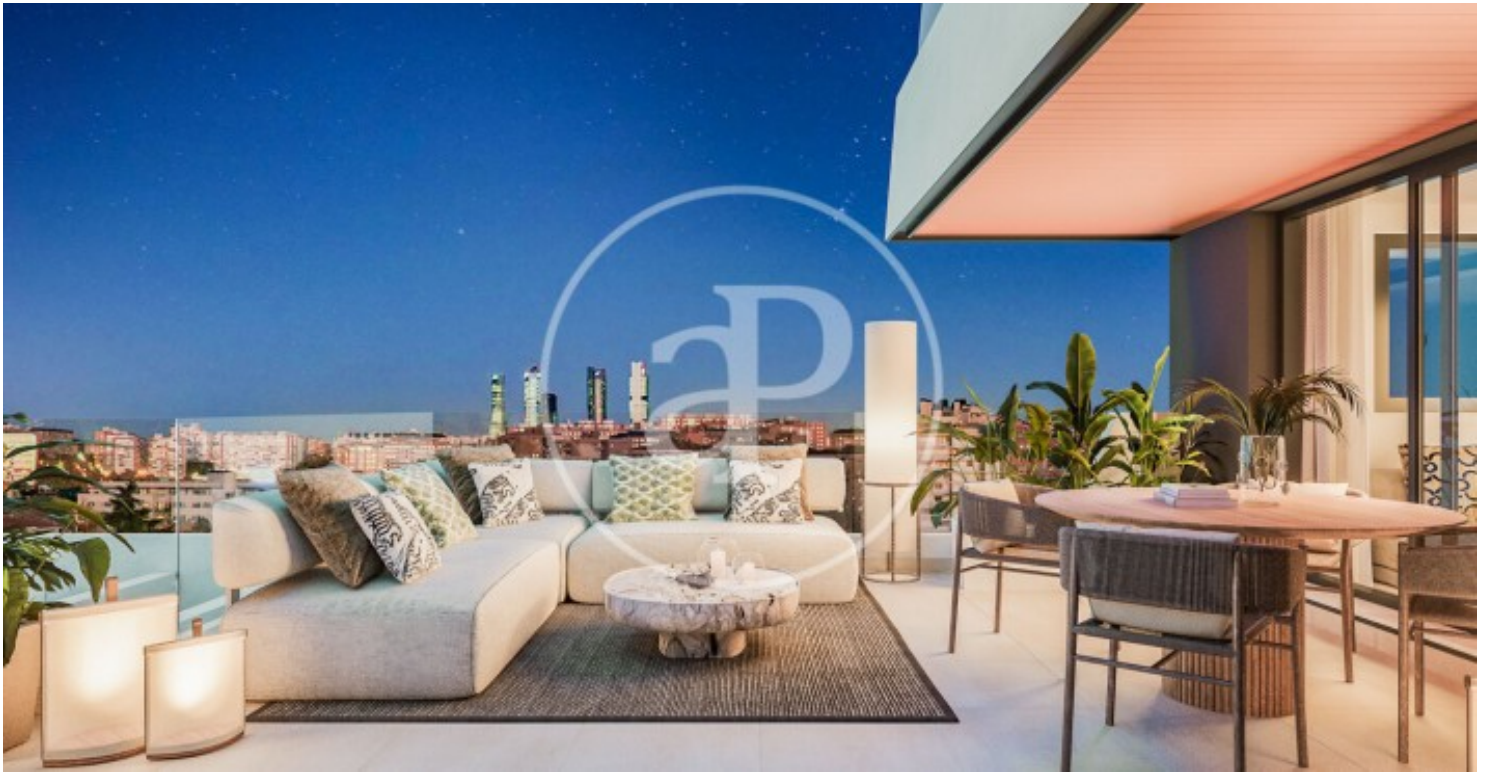

(Peñagrande)

Ref: ONM2403001

Newly built homes next to Puerta de Hierro

Panoramic Homes is a residential complex of iconic and unique architecture, consisting of two 16-storey towers that house 240 exclusive new-build 1, 2 and 3-bedroom homes with large terraces and studios. In a gated development with communal areas and a privileged location, in the north-east of Madrid, in Peñagrande - next to Puerta de Hierro. Perfectly orientated, you will be able to choose between different types of homes, including ground floors with private gardens, spectacular penthouses with panoramic views of the surroundings and large terraces where you can enjoy the best views of Madrid. The complex has a swimming pool for adults and children, solarium, children's play area and gourmet room. A privileged new-build residential environment, surrounded by green spaces, such as La Dehesa de la Villa, the Real Club de Puerta de Hierro and El Pardo, which allows you to fully enjoy nature, just 15 minutes from the centre of the capital. Can you imagine living here?

Madrid / Peñagrande

Unit 3 B

Completion Q3 2026

FEATURES

Surface 62 m²

1 Rooms

1 Toilets

- ✓ Views
- ✓ Heating
- ✓ Boxroom
- ✓ Backyard
- ✓ Pool
- ✓ Lift
- ✓ Has parking