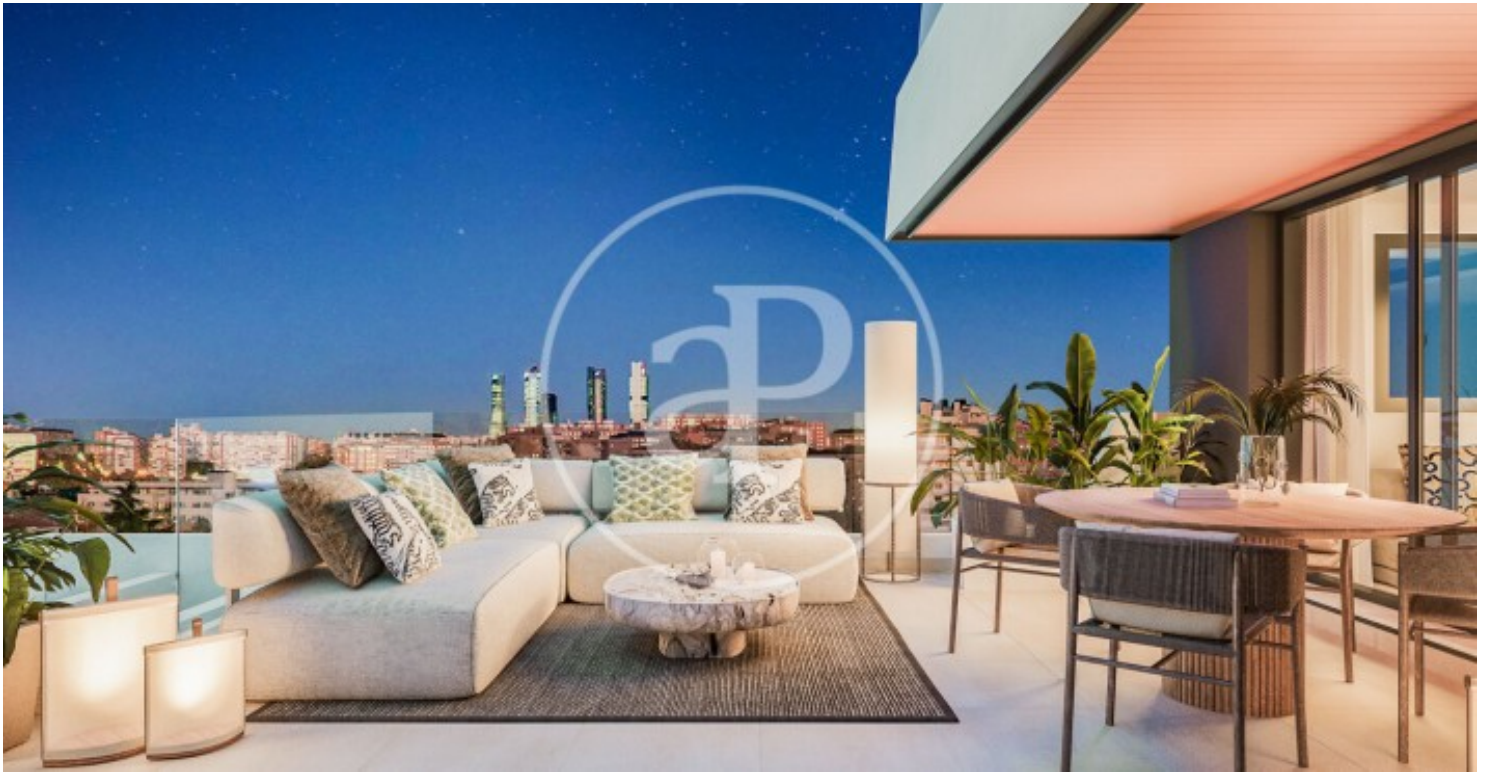

## Newly built homes next to Puerta de Hierro

Panoramic Homes is a residential complex of iconic and unique architecture, consisting of two 16-storey towers that house 240 exclusive new-build 1, 2 and 3-bedroom homes with large terraces and studios. In a gated development with communal areas and a privileged location, in the north-east of Madrid, in Peñagrande - next to Puerta de Hierro. Perfectly orientated, you will be able to choose between different types of homes, including ground floors with private gardens, spectacular penthouses with panoramic views of the surroundings and large terraces where you can enjoy the best views of Madrid. The complex has a swimming pool for adults and children, solarium, children's play area and gourmet room. A privileged new-build residential environment, surrounded by green spaces, such as La Dehesa de la Villa, the Real Club de Puerta de Hierro and El Pardo, which allows you to fully enjoy nature, just 15 minutes from the centre of the capital. Can you imagine living here?