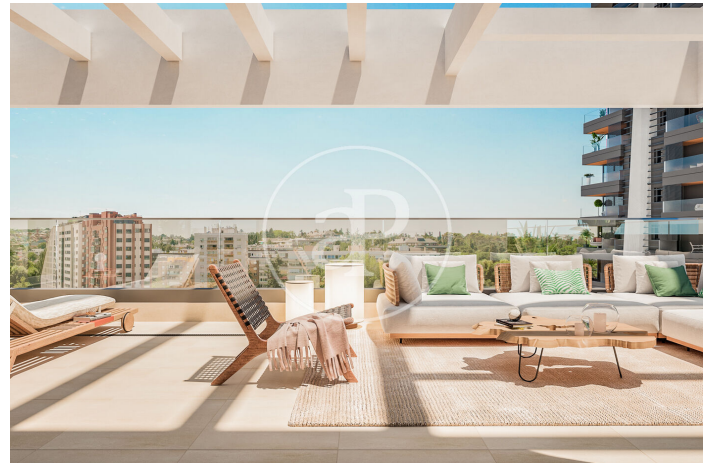

(Peñagrande)

Ref: ONM2403001