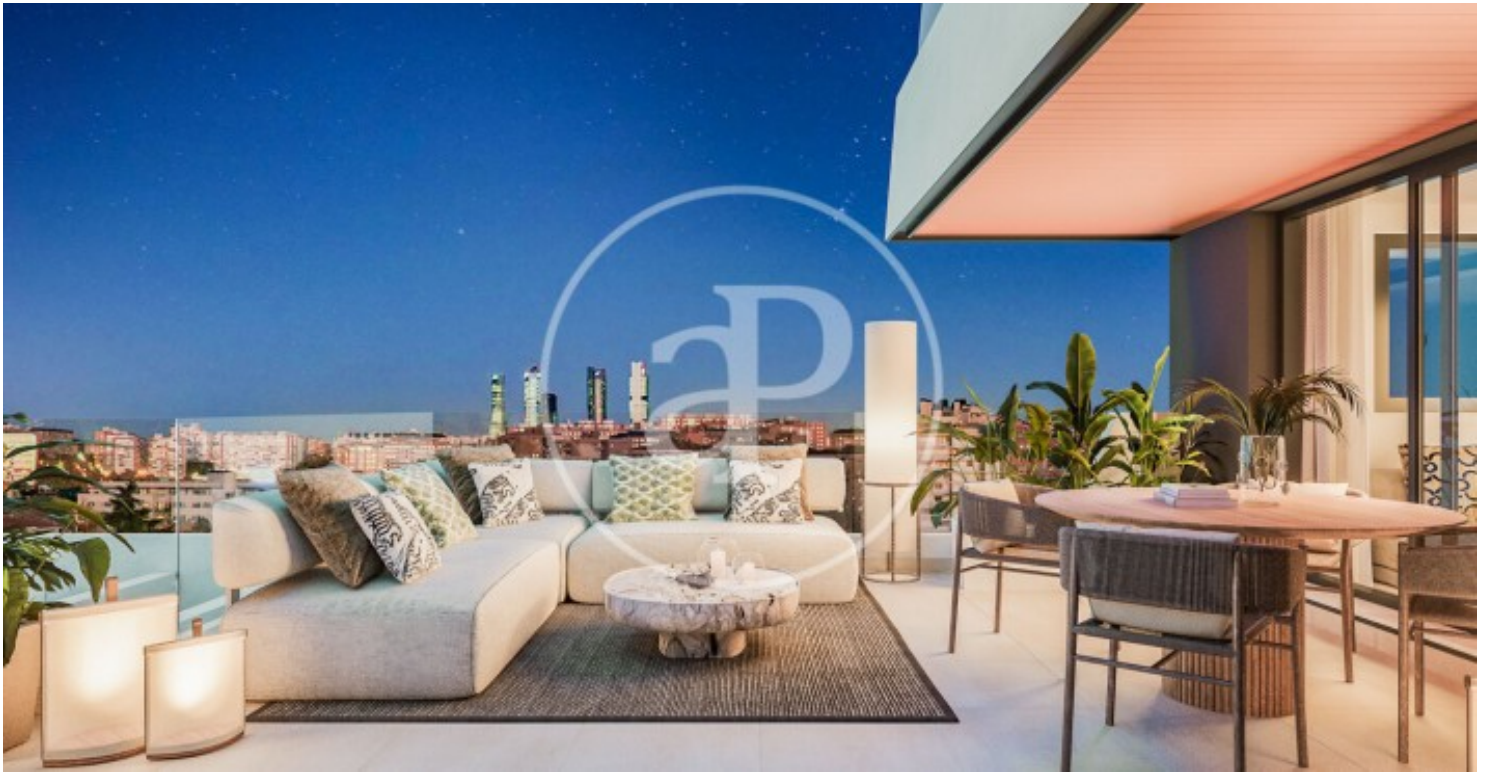

(Peñagrande)

Ref: ONM2403001

Newly built homes next to Puerta de Hierro

Panoramic Homes is a residential complex of iconic and unique architecture, consisting of two 16-storey towers that house 240 exclusive new-build 1, 2 and 3-bedroom homes with large terraces and studios. In a gated development with communal areas and a privileged location, in the north-east of Madrid, in Peñagrande - next to Puerta de Hierro. Perfectly orientated, you will be able to choose between different types of homes, including ground floors with private gardens, spectacular penthouses with panoramic views of the surroundings and large terraces where you can enjoy the best views of Madrid. The complex has a swimming pool for adults and children, solarium, children's play area and gourmet room. A privileged new-build residential environment, surrounded by green spaces, such as La Dehesa de la Villa, the Real Club de Puerta de Hierro and El Pardo, which allows you to fully enjoy nature, just 15 minutes from the centre of the capital. Can you imagine living here?

Madrid / Peñagrande

Unit 4 D

Completion Q3 2026

FEATURES

Surface 150 m² / 19 m² terrace

3 Rooms

2 Toilets

- ✓ Views
- ✓ Heating
- ✓ Boxroom
- ✓ Terrace
- ✓ Backyard
- ✓ Pool
- ✓ Lift
- ✓ Has parking