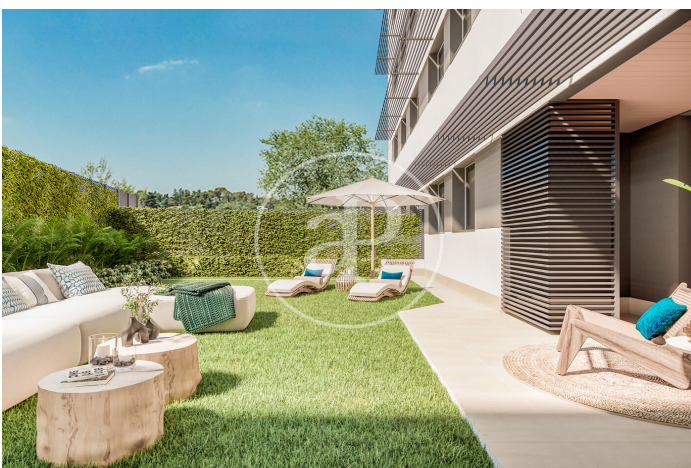

(Peñagrande)

Ref: ONM2403001