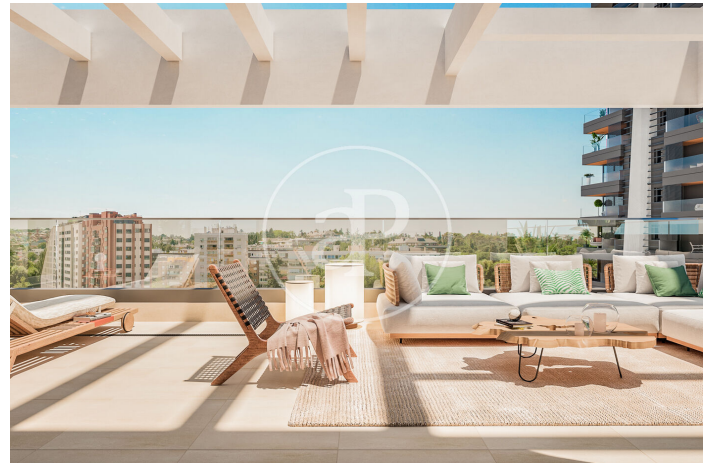

(Peñagrande)

Ref: ONM2403001