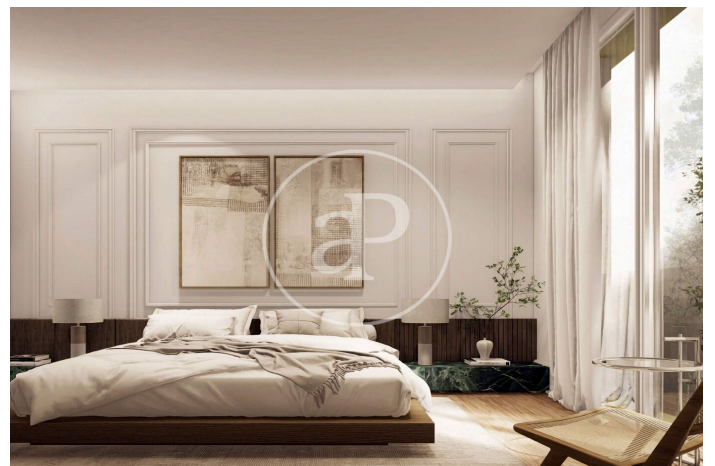

(Recoletos)

Ref: ONM2407004