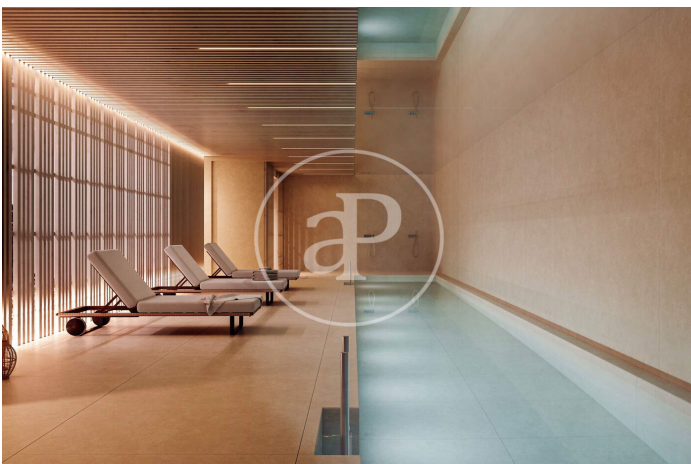

(Recoletos)

Ref: ONM2407004

The information about any property is not binding to any offer or contract. Any verbal or written declaration made by aProperties with regards to the value or condition of the property should not be considered accurate or factual. The pictures make reference to some parts of the property at the times that they were taken. The areas, dimensions and distances that are given are approximate and should be checked by the client. The images are computer generated and are just an approximate indication of the real appearance of the property; these may change at any time. The information with regards to the property may also change at any time.

Contact us today for more information or to arrange a viewing

Tel: 91 800 54 65 apropertiesmadrid@aproperties.es <https://www.aproperties.es>