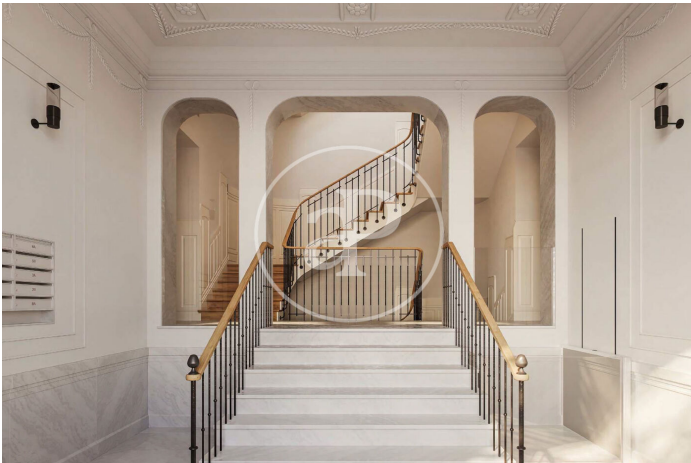

(Recoletos)

Ref: ONM2407004

The information about any property is not binding to any offer or contract. Any verbal or written declaration made by aProperties with regards to the value or condition of the property should not be considered accurate or factual. The pictures make reference to some parts of the property at the times that they were taken. The areas, dimensions and distances that are given are approximate and should be checked by the client. The images are computer generated and are just an approximate indication of the real appearance of the property; these may change at any time. The information with regards to the property may also change at any time.

Contact us today for more information or to arrange a viewing

Tel: 91 800 54 65 apropertiesmadrid@aproperties.es <https://www.aproperties.es>