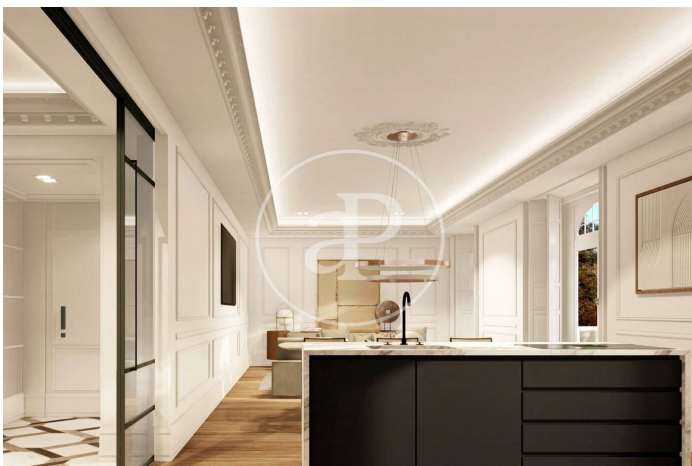

(Recoletos)

Ref: ONM2407004