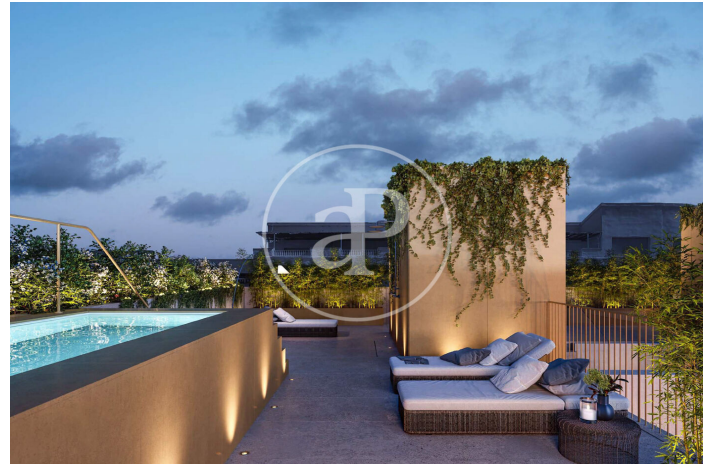

(Recoletos)

Ref: ONM2407004