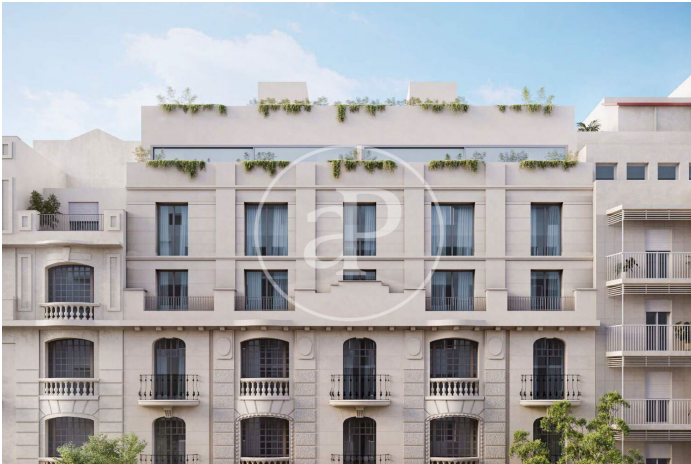

(Recoletos)

Ref: ONM2407004