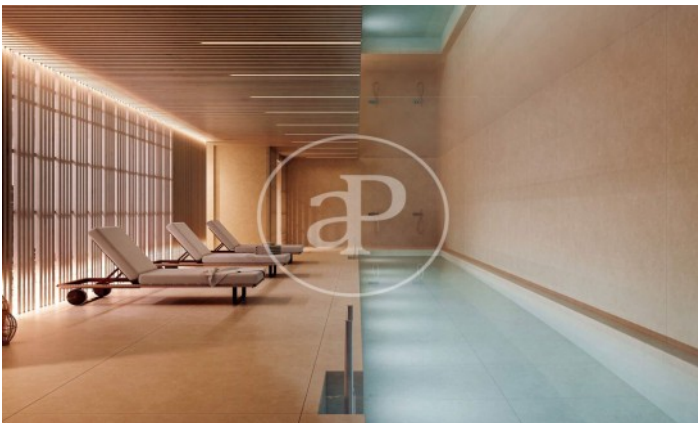

(Recoletos)

Ref: ONM2407004

The information about any property is not binding to any offer or contract. Any verbal or written declaration made by aProperties with regards to the value or condition of the property should not be considered accurate or factual. The pictures make reference to some parts of the property at the times that they were taken. The areas, dimensions and distances that are given are approximate and should be checked by the client. The images are computer generated and are just an approximate indication of the real appearance of the property; these may change at any time. The information with regards to the property may also change at any time.

Contact us today for more information or to arrange a viewing

Tel: 91 800 54 65

apropertiesmadrid@aproperties.es

<https://www.aproperties.es>