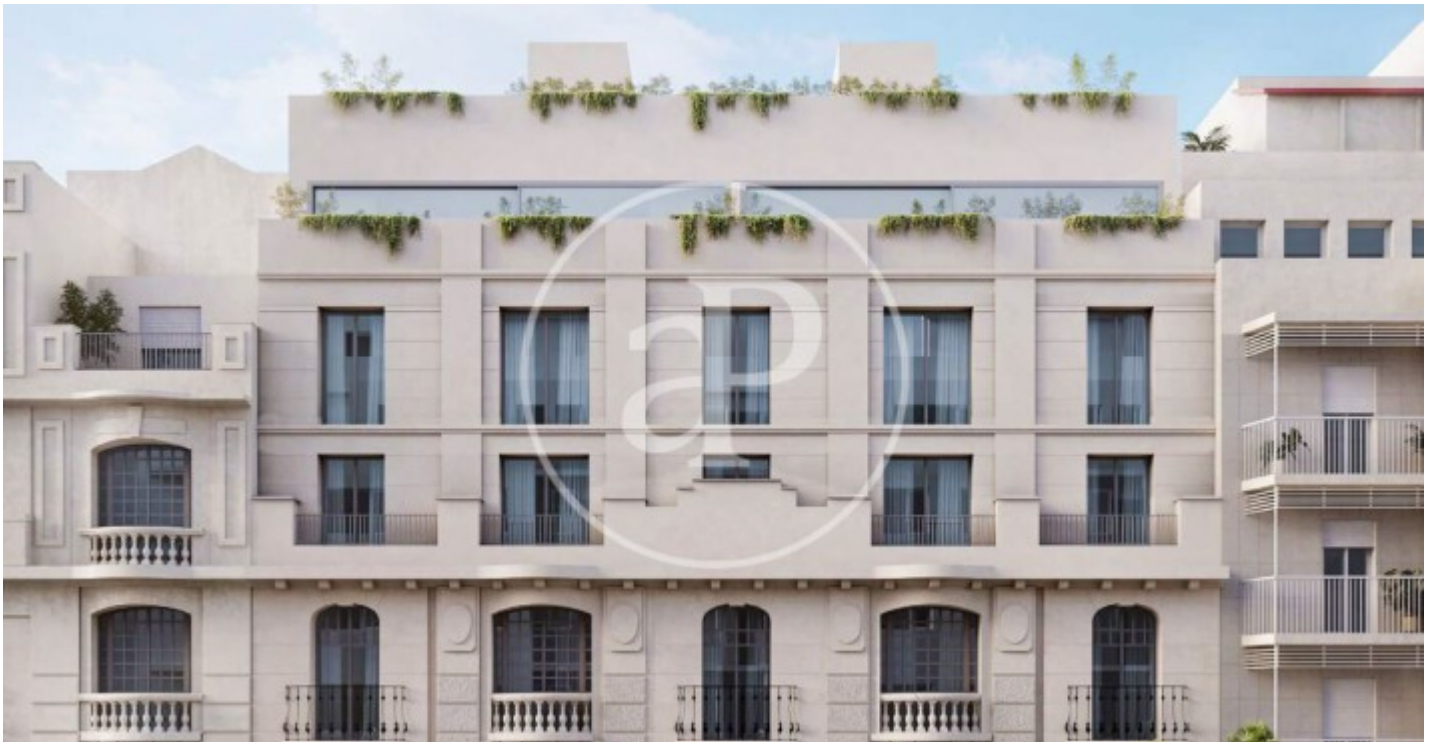

(Recoletos)

Ref: ONM2407004

New building (work) for sale in barrio de Salamanca (Madrid)

There are several luxury residential areas in the city of Madrid, but the Salamanca district stands out for its central location and distinguished historical character. The project enjoys a privileged location in this exclusive residential oasis composed of stately residential buildings. A unique opportunity for those seeking exclusivity and tradition. The project restores the protected façade from the early 19th century and the access to the estate. The new courtyard, which is provided with abundant vegetation, is designed with an elongated proportion with its longitudinal axis in a north-south direction to promote sunlight. In the dwellings, all the bedrooms open onto the inner courtyard and the living rooms onto the main façade. The day area is separated from the night area by an elegant and sculptural piece of wood panelling that includes a hall, toilet and kitchen. The attic floors also have a spectacular terrace. The ground and rooftop floors complete the housing development with a programme of communal uses oriented towards wellness and so that all the neighbours can enjoy access to outdoor terrace spaces and the project's two spectacular swimming pools. Can you imagine living here?

Madrid / Recoletos

Unit 1 B

Completion Q1 2026

FEATURES

Surface 210 m²

3 Rooms

2 Toilets 1 Restrooms

- ✓ Heating
- ✓ Gym
- ✓ Lift