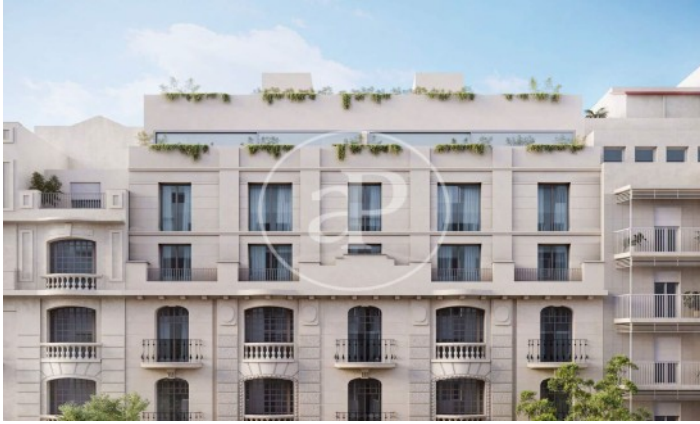

(Recoletos)

Ref: ONM2407004