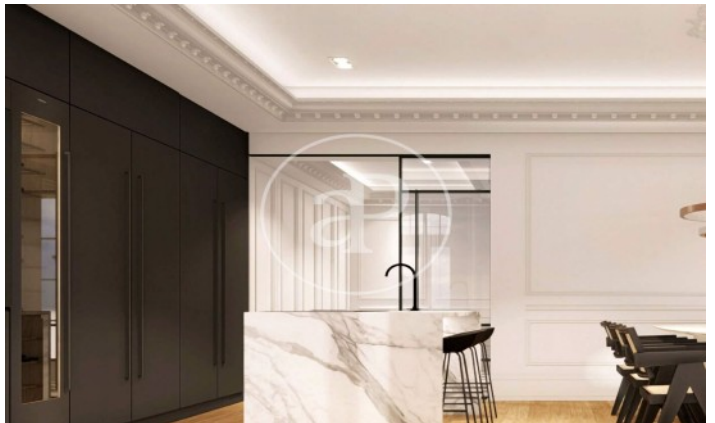

(Recoletos)

Ref: ONM2407004