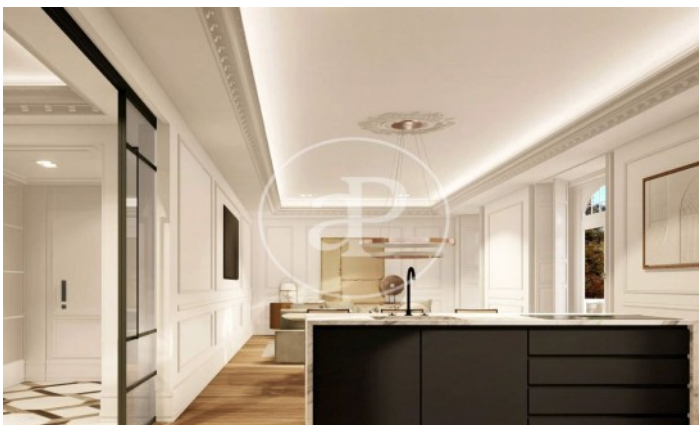

(Recoletos)

Ref: ONM2407004