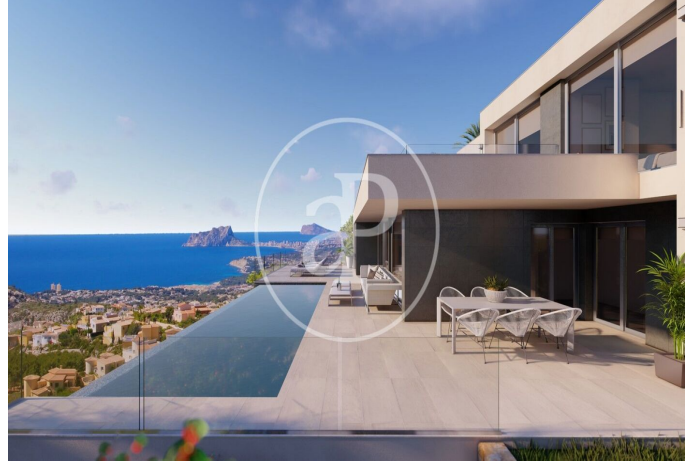

(Benitachell)

Ref: ONV2306001