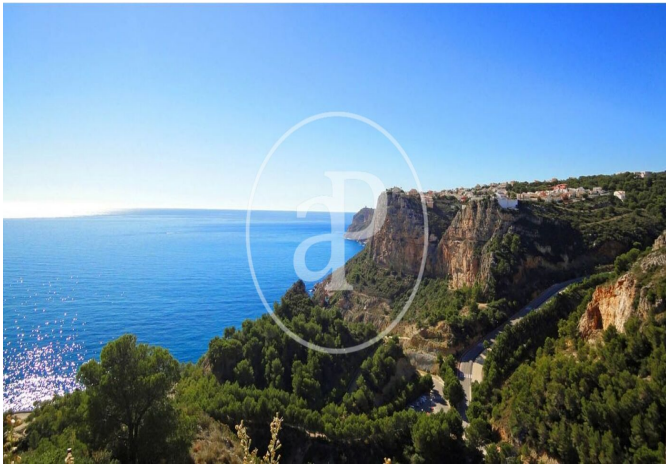

(Benitachell)

Ref: ONV2306001

The information about any property is not binding to any offer or contract. Any verbal or written declaration made by aProperties with regards to the value or condition of the property should not be considered accurate or factual. The pictures make reference to some parts of the property at the times that they were taken. The areas, dimensions and distances that are given are approximate and should be checked by the client. The images are computer generated and are just an approximate indication of the real appearance of the property; these may change at any time. The information with regards to the property may also change at any time.

Contact us today for more information or to arrange a viewing

Tel: 96 128 59 65 apropertiesvalencia@aproperties.es <https://www.aproperties.es>