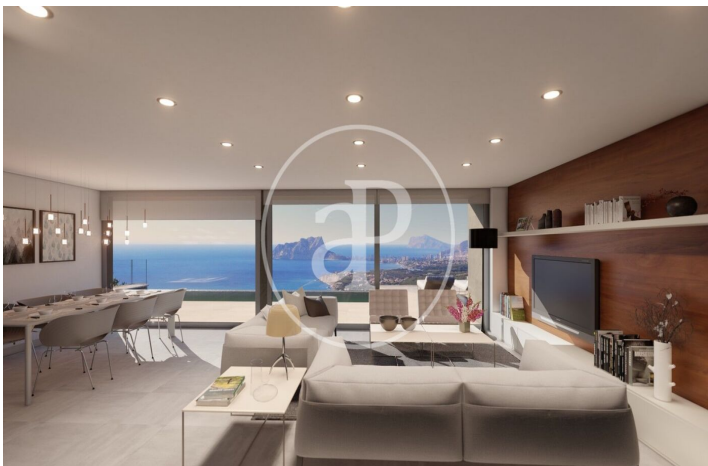

(Benitachell)

Ref: ONV2306001