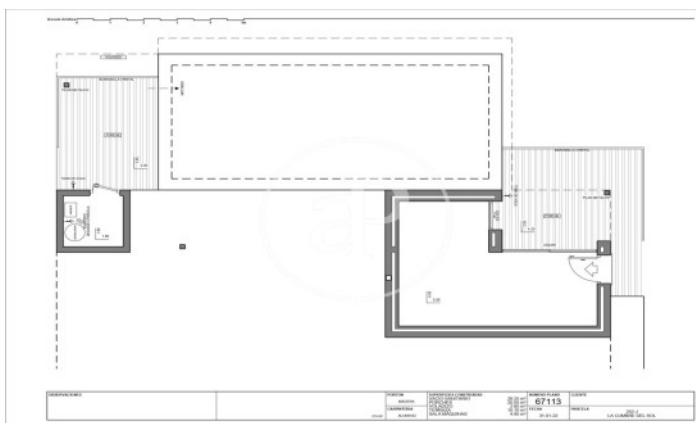

(Benitachell)

Ref: ONV2306001

The information about any property is not binding to any offer or contract. Any verbal or written declaration made by aProperties with regards to the value or condition of the property should not be considered accurate or factual. The pictures make reference to some parts of the property at the times that they were taken. The areas, dimensions and distances that are given are approximate and should be checked by the client. The images are computer generated and are just an approximate indication of the real appearance of the property; these may change at any time. The information with regards to the property may also change at any time.

Contact us today for more information or to arrange a viewing

Tel: 96 128 59 65

apropertiesvalencia@aproperties.es

<https://www.aproperties.es>