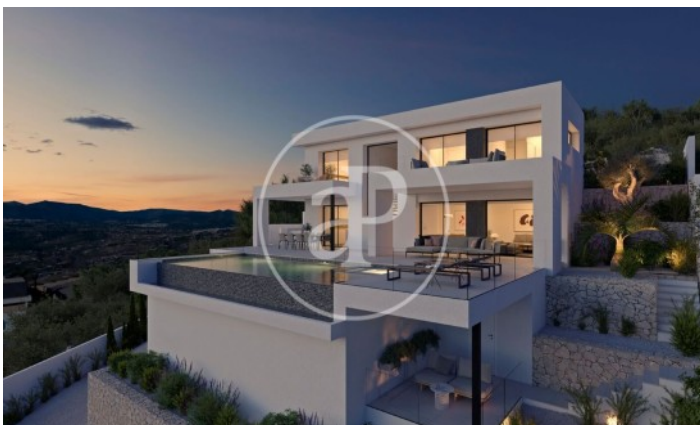

(Benitachell)

Ref: ONV2306001