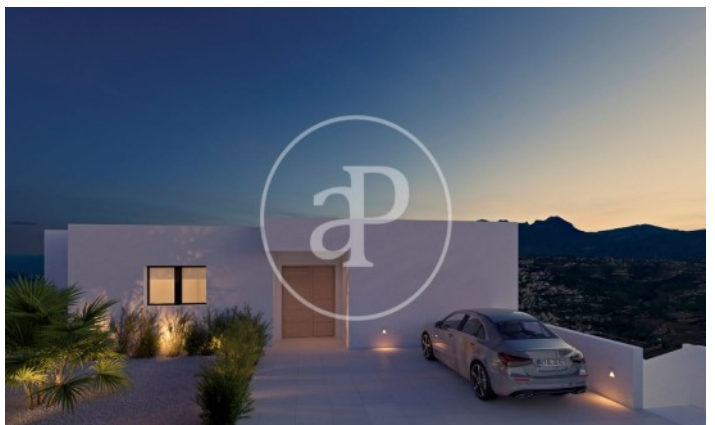

(Benitachell)

Ref: ONV2306001