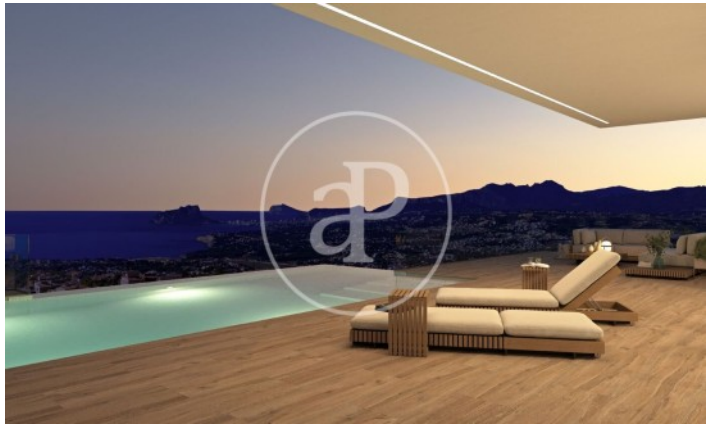

(Benitachell)

Ref: ONV2306001