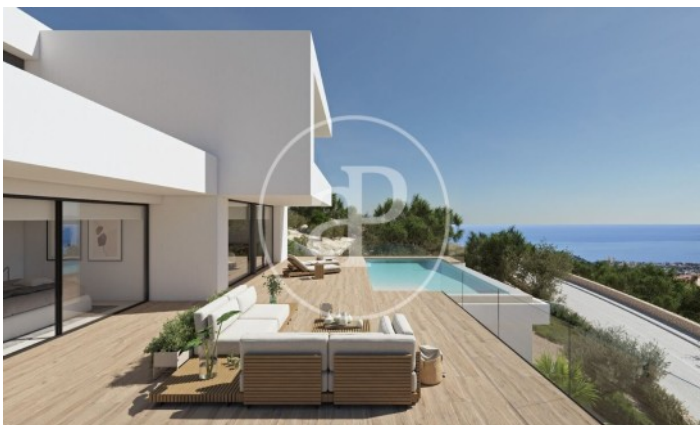

(Benitachell)

Ref: ONV2306001