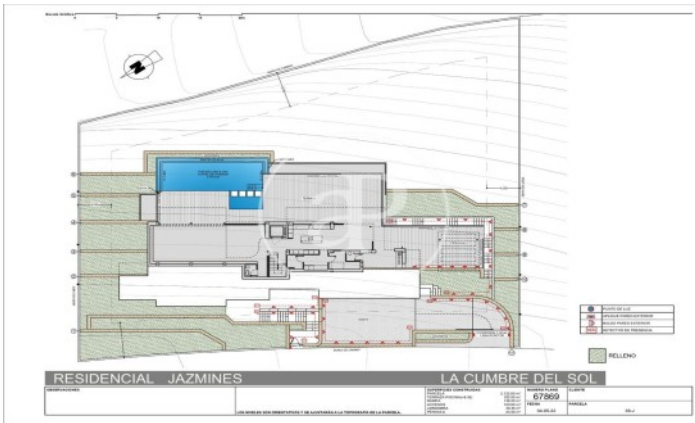

(Benitachell)

Ref: ONV2306001

The information about any property is not binding to any offer or contract. Any verbal or written declaration made by aProperties with regards to the value or condition of the property should not be considered accurate or factual. The pictures make reference to some parts of the property at the times that they were taken. The areas, dimensions and distances that are given are approximate and should be checked by the client. The images are computer generated and are just an approximate indication of the real appearance of the property; these may change at any time. The information with regards to the property may also change at any time.

Contact us today for more information or to arrange a viewing

Tel: 96 128 59 65

apropertiesvalencia@aproperties.es

<https://www.aproperties.es>