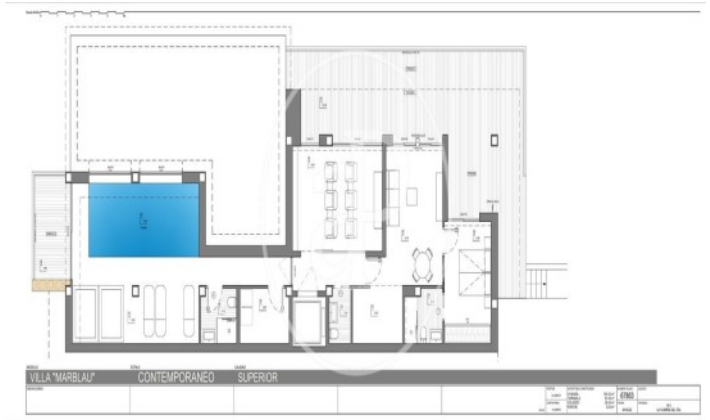

(Benitachell)

Ref: ONV2306001

The information about any property is not binding to any offer or contract. Any verbal or written declaration made by aProperties with regards to the value or condition of the property should not be considered accurate or factual. The pictures make reference to some parts of the property at the times that they were taken. The areas, dimensions and distances that are given are approximate and should be checked by the client. The images are computer generated and are just an approximate indication of the real appearance of the property; these may change at any time. The information with regards to the property may also change at any time.

Contact us today for more information or to arrange a viewing

Tel: 96 128 59 65

apropertiesvalencia@aproperties.es

<https://www.aproperties.es>