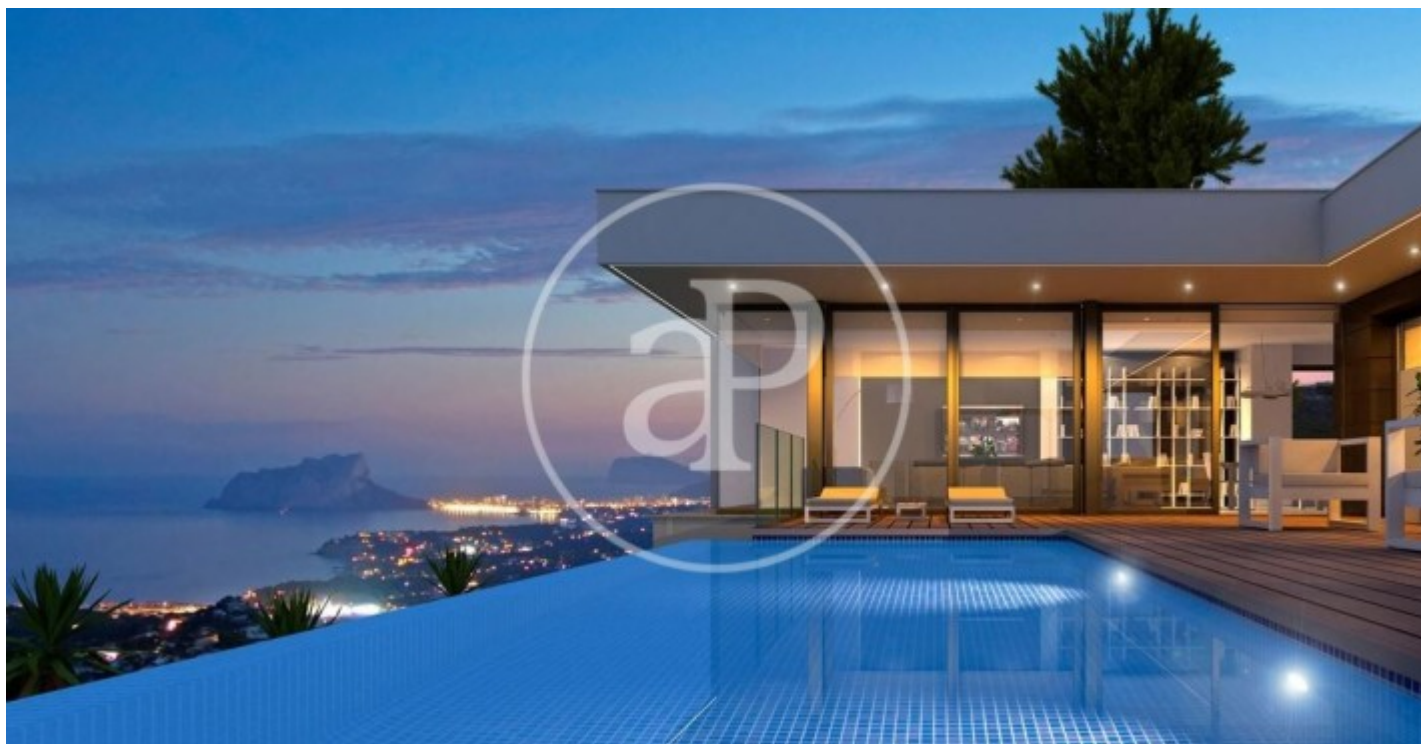

(Benitachell)

Ref: ONV2306001

Villa for sale in Cumbres del Sol (Marina Alta)

Residential Resort Cumbre del Sol, a contemporary architectural complex for the construction of large luxury villas, which enjoys some of the most spectacular views of the sea on the Costa Blanca. An unrepeatable residential area on the North Costa Blanca, plots with impressive views of the sea, in a unique and well-kept environment for the construction of large villas. HARMONY Contemporary architectural concept of luxurious villas, with an infrastructure and landscaping according to the luxurious properties it houses. A paradise facing the Mediterranean. EXCLUSIVITY A privileged area in which a lucky few will be able to acquire their new villa, with a unique design, adapted to each owner. CUSTOMIZATION Adaptation of our products to your characteristics and needs, through personalized luxury villas thanks to your participation in the design and construction of your home. GUARANTEE External audits that prove our solvency, delivery of bank guarantees and surety insurance for the amounts delivered on account, guarantee the security of your investment. With an enviable location, next to spectacular coves and beaches, surrounded by nature, with a unique gastronomy and leisure off [...]

Marina Alta / Benitachell
Unit pr VILLA MARBLAU
Completion Q2 2023

FEATURES

Surface 1,401 m²
5 Rooms
9 Toilets

- ✓ Views
- ✓ AACC
- ✓ Backyard
- ✓ Gym
- ✓ Security
- ✓ Has parking

Price 5,221,000 €

(Benitachell)