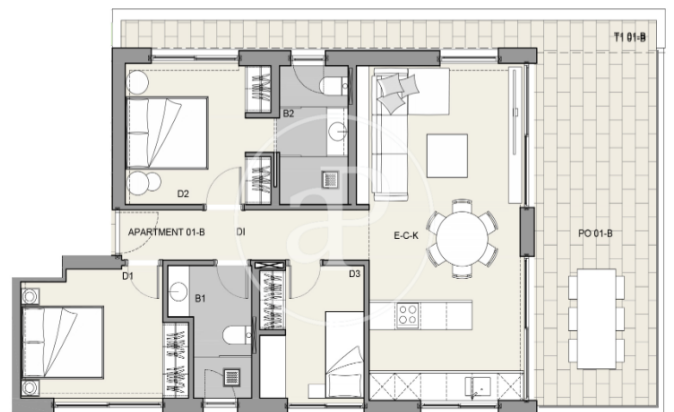

(El Terreno)

Ref: ONPM2501004