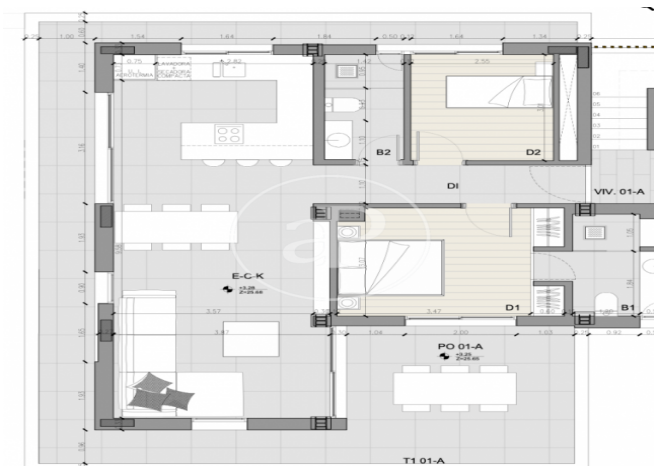

(El Terreno)

Ref: ONPM2501004