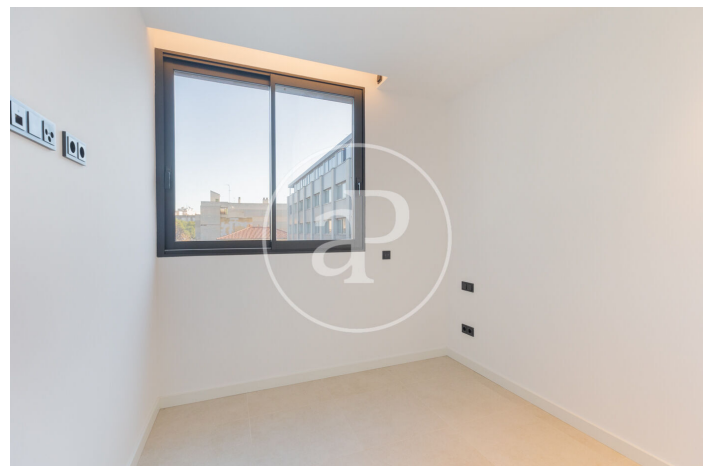

(El Terreno)

Ref: ONPM2501004