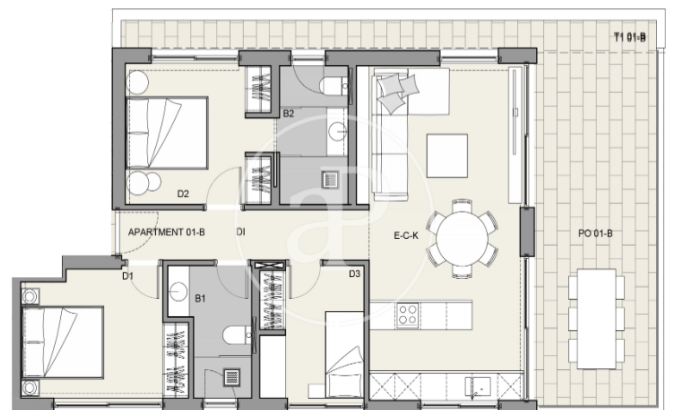

(El Terreno)

Ref: ONPM2501004