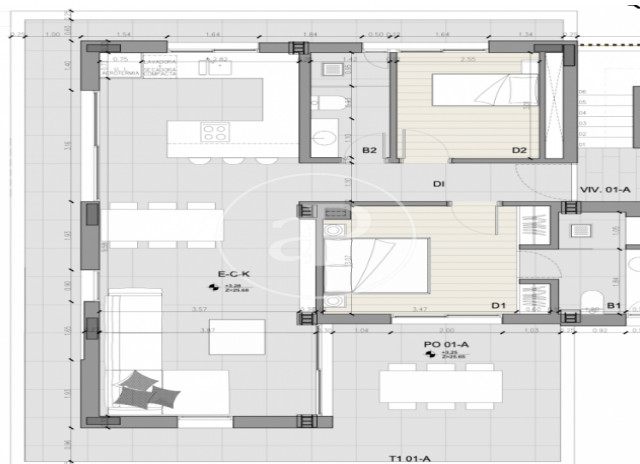

(El Terreno)

Ref: ONPM2501004