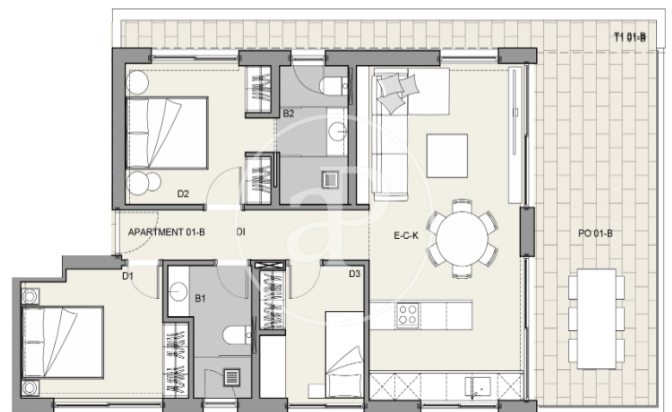

(El Terreno)

Ref: ONPM2501004