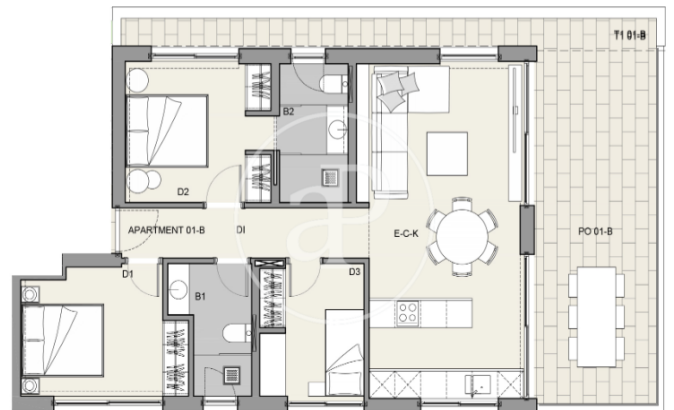

(El Terreno)

Ref: ONPM2501004