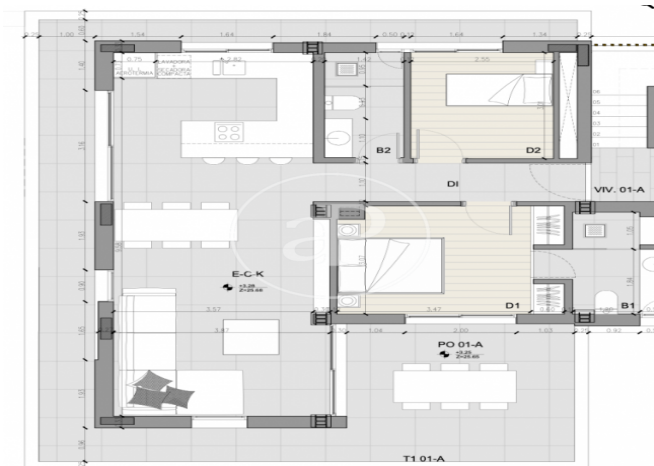

(El Terreno)

Ref: ONPM2501004