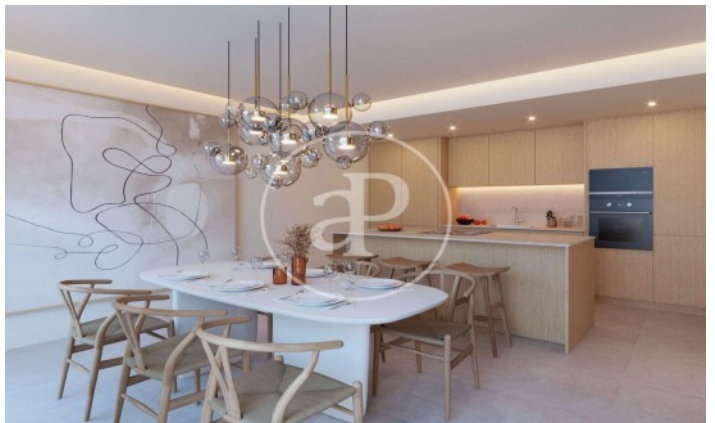

(Plaza España)

Ref: ONPM2405002