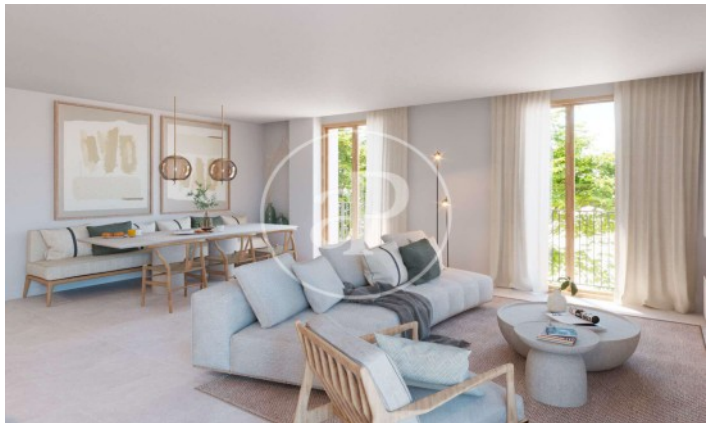

(Plaza España)

Ref: ONPM2405002

The information about any property is not binding to any offer or contract. Any verbal or written declaration made by aProperties with regards to the value or condition of the property should not be considered accurate or factual. The pictures make reference to some parts of the property at the times that they were taken. The areas, dimensions and distances that are given are approximate and should be checked by the client. The images are computer generated and are just an approximate indication of the real appearance of the property; these may change at any time. The information with regards to the property may also change at any time.

Contact us today for more information or to arrange a viewing

Tel: 871 16 01 60

apropertiespalma@aproperties.es

<https://www.aproperties.es>