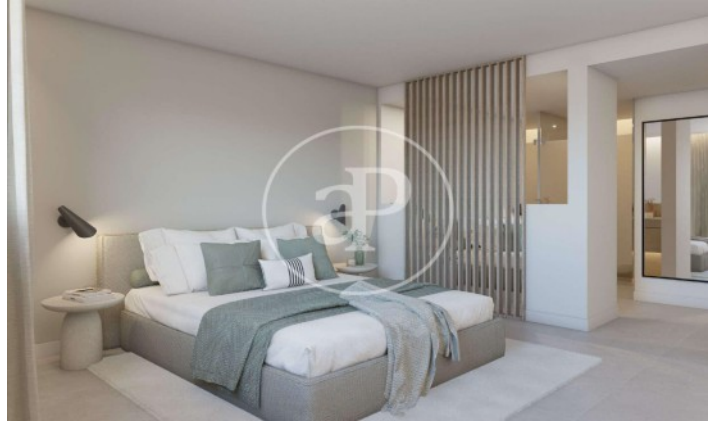

(Plaza España)

Ref: ONPM2405002